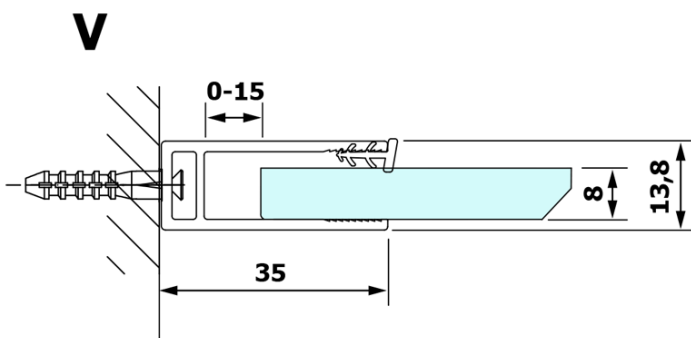

## Size

Height: 2000 mm  
Depth: 1100 mm

## Properties

Profile colour: Gold matt  
Shape: Single-wall fixed screen  
Glass colour: Matte glass  
Glass finish: Coated glass  
Glass thickness: 8 mm  
Weight / Piece: 60.0 kg  
Packaging: 2 Piece  
Warranty: 3 years

## We recommend buy

1 Piece VARIO shower screen wall support bar 1400mm, gold matt (Order code: GX2217)

**VARIO GOLD MATT One-piece shower glass panel, wall-mount, matt glass, 1100 mm**

**Technical sheet**