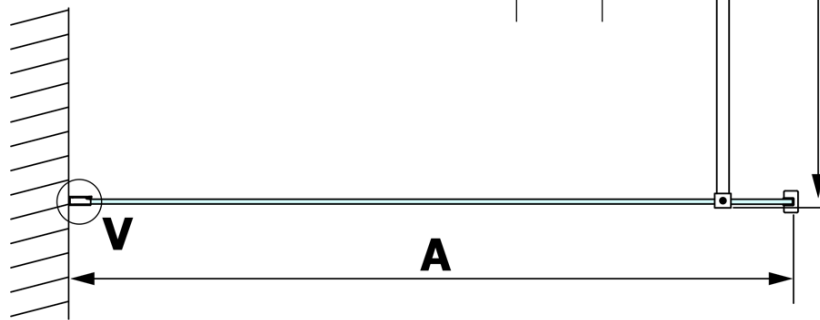

VARIO GOLD MATT One-piece shower glass panel, wall-mount, matt glass, 1100 mm

Technical sheet

MODEL	A
GX1470	685-700
GX1480	785-800
GX1490	885-900
GX1410	985-1000
GX1411	1085-1100
GX1412	1185-1200
GX1413	1285-1300
GX1414	1385-1400