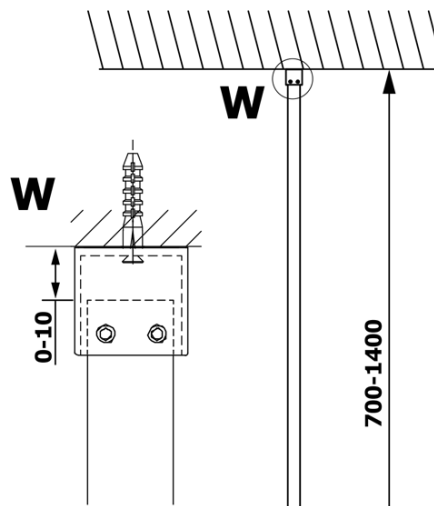

## Size

Height: 2000 mm  
Depth: 1100 mm

## We recommend buy

1 Piece VARIO shower screen wall support bar 1400mm, gold matt (Order code: GX2217)

**VARIO GOLD MATT One-piece shower glass panel, wall-mount, matt glass, 1100 mm**

**Technical sheet**