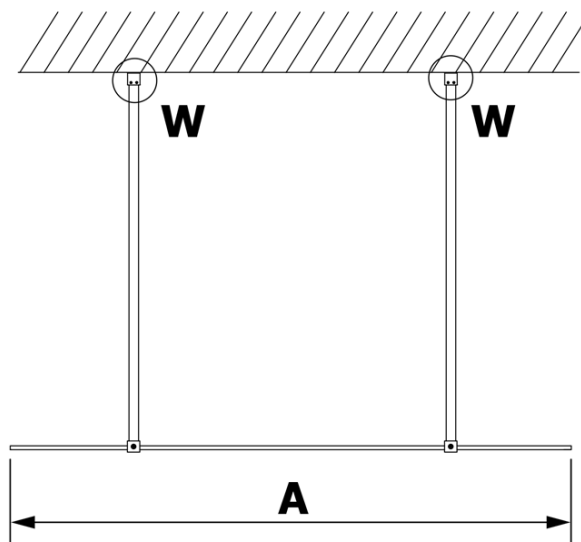

VARIO GOLD MATT One-piece shower glass panel, freestanding, matt glass, 1000 mm

Order code: GX1410-02

Basic information

Brand: Gelco
Series: VARIO

Size

Width: 1000 mm
Height: 2000 mm

Properties

Profile colour: Gold matt
Shape: Single-wall screen Walk
Glass colour: Matte glass
Glass finish: Coated glass
Glass thickness: 8 mm
Weight / Piece: 44.0 kg
Packaging: 3 Piece
Warranty: 3 years

**VARIO GOLD MATT One-piece shower glass panel,
freestanding, matt glass, 1000 mm**

Technical sheet

MODEL	A
GX1470	679
GX1480	779
GX1490	879
GX1410	979
GX1411	1079
GX1412	1179
GX1413	1279
GX1414	1379