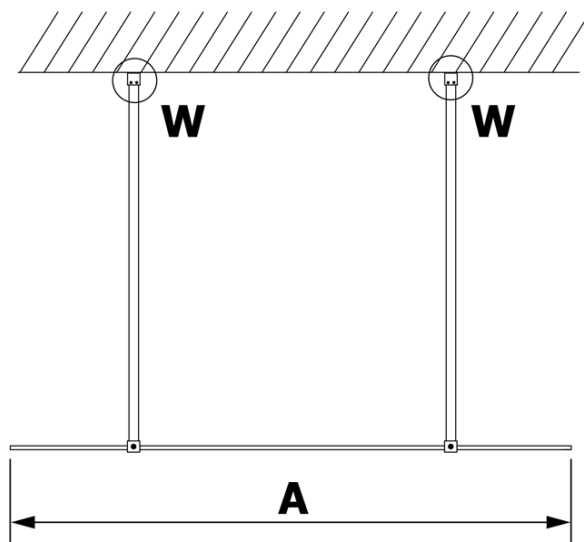

## Size

Width: 1000 mm  
Height: 2000 mm

## Properties

Profile colour: Gold matt  
Shape: Single-wall screen Walk  
Glass colour: Matte glass  
Glass finish: Coated glass  
Glass thickness: 8 mm  
Weight / Piece: 44.0 kg  
Packaging: 3 Piece  
Warranty: 3 years

**VARIO GOLD MATT One-piece shower glass panel,  
freestanding, matt glass, 1000 mm**

**Technical sheet**

<b>MODEL</b>	<b>A</b>
GX1470	679
GX1480	779
GX1490	879
GX1410	979
GX1411	1079
GX1412	1179
GX1413	1279
GX1414	1379