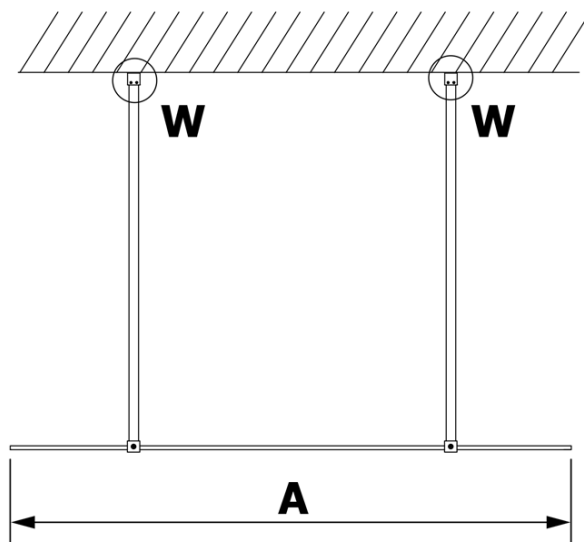

VARIO GOLD MATT One-piece shower glass panel, freestanding, matt glass, 1000 mm

Order code: GX1410-02

Basic information

Brand: Gelco
Series: VARIO

Size

Width: 1000 mm
Height: 2000 mm

Properties

Profile colour: Gold matt
Shape: Single-wall screen Walk
Glass colour: Matte glass
Glass finish: Coated glass
Glass thickness: 8 mm
Weight / Piece: 44.0 kg
Packaging: 3 Piece
Warranty: 3 years

**VARIO GOLD MATT One-piece shower glass panel,
freestanding, matt glass, 1000 mm**

Technical sheet

MODEL	A
GX1470	679
GX1480	779
GX1490	879
GX1410	979
GX1411	1079
GX1412	1179
GX1413	1279
GX1414	1379