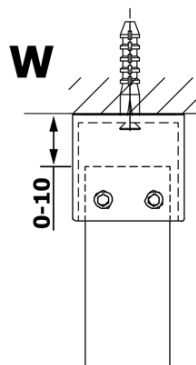

VARIO GOLD MATT One-piece shower glass panel, freestanding, matt glass, 1000 mm

Order code: GX1410-02

Basic information

Brand: Gelco
Series: VARIO

Size

Width: 1000 mm
Height: 2000 mm

Properties

Profile colour: Gold matt
Shape: Single-wall screen Walk
Glass colour: Matte glass
Glass finish: Coated glass
Glass thickness: 8 mm
Weight / Piece: 44.0 kg
Packaging: 3 Piece
Warranty: 3 years

**VARIO GOLD MATT One-piece shower glass panel,
freestanding, matt glass, 1000 mm**

Technical sheet

MODEL	A
GX1470	679
GX1480	779
GX1490	879
GX1410	979
GX1411	1079
GX1412	1179
GX1413	1279
GX1414	1379