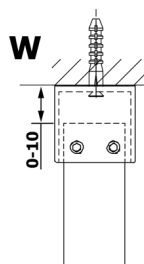

VARIO GOLD MATT One-piece shower glass panel, freestanding, matt glass, 1000 mm

Order code: GX1410-02

Size

Width: 1000 mm

Height: 2000 mm

Properties

Warranty: 3 years

Technical sheet

MODEL	A
GX1470	679
GX1480	779
GX1490	879
GX1410	979
GX1411	1079
GX1412	1179
GX1413	1279
GX1414	1379