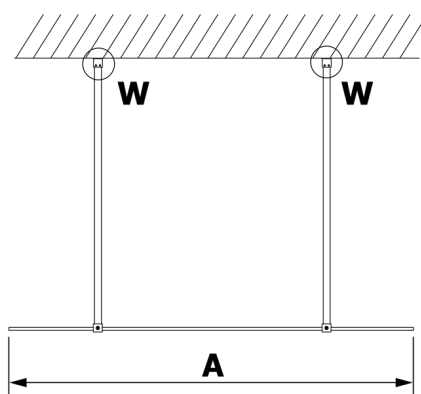

VARIO GOLD MATT One-piece shower glass panel, freestanding, matt glass, 1000 mm

Order code: GX1410-02

Size

Width: 1000 mm

Height: 2000 mm

Properties

Warranty: 3 years

Technical sheet

MODEL	A
GX1470	679
GX1480	779
GX1490	879
GX1410	979
GX1411	1079
GX1412	1179
GX1413	1279
GX1414	1379