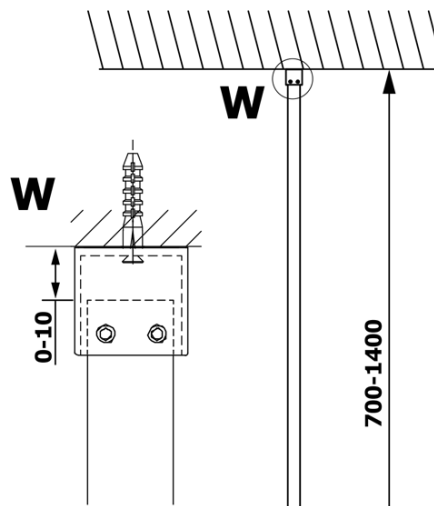

VARIO GOLD MATT One-piece shower glass panel, wall-mount, matt glass, 1000 mm

Order code: GX1410-01

Basic information

Brand: Gelco
Series: VARIO

Size

Height: 2000 mm
Depth: 1000 mm

Properties

Profile colour: Gold matt
Shape: Single-wall fixed screen
Glass colour: Matte glass
Glass finish: Coated glass
Glass thickness: 8 mm
Weight / Piece: 46.0 kg
Packaging: 2 Piece
Warranty: 3 years

VARIO GOLD MATT One-piece shower glass panel, wall-mount, matt glass, 1000 mm

Technical sheet

MODEL	A
GX1470	685-700
GX1480	785-800
GX1490	885-900
GX1410	985-1000
GX1411	1085-1100
GX1412	1185-1200
GX1413	1285-1300
GX1414	1385-1400

VARIO GOLD MATT One-piece shower glass panel, wall-mount, matt glass, 1000 mm

MODEL	A
GX1470	685-700
GX1480	785-800
GX1490	885-900
GX1410	985-1000