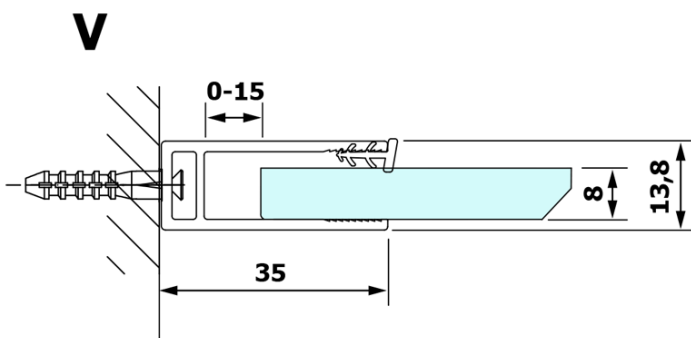

VARIO GOLD MATT One-piece shower glass panel, wall-mount, matt glass, 1000 mm

Order code: GX1410-01

Basic information

Brand: Gelco
Series: VARIO

Size

Height: 2000 mm
Depth: 1000 mm

Properties

Profile colour: Gold matt
Shape: Single-wall fixed screen
Glass colour: Matte glass
Glass finish: Coated glass
Glass thickness: 8 mm
Weight / Piece: 46.0 kg
Packaging: 2 Piece
Warranty: 3 years

VARIO GOLD MATT One-piece shower glass panel, wall-mount, matt glass, 1000 mm

Technical sheet

MODEL	A
GX1470	685-700
GX1480	785-800
GX1490	885-900
GX1410	985-1000
GX1411	1085-1100
GX1412	1185-1200
GX1413	1285-1300
GX1414	1385-1400

VARIO GOLD MATT One-piece shower glass panel, wall-mount, matt glass, 1000 mm

MODEL	A
GX1470	685-700
GX1480	785-800
GX1490	885-900
GX1410	985-1000