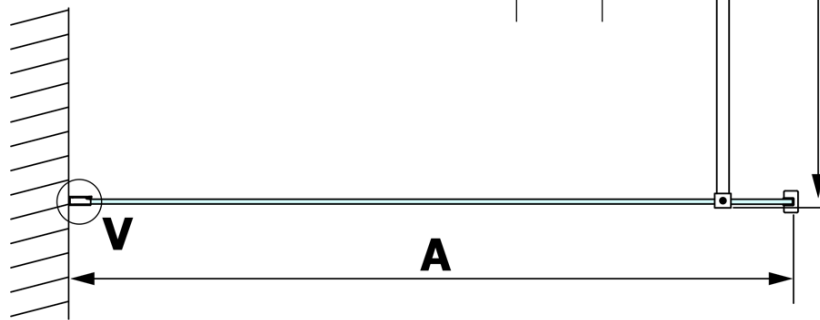

VARIO GOLD MATT One-piece shower glass panel, wall-mount, matt glass, 1000 mm

Order code: GX1410-01

Basic information

Brand: Gelco
Series: VARIO

Size

Height: 2000 mm
Depth: 1000 mm

Properties

Profile colour: Gold matt
Shape: Single-wall fixed screen
Glass colour: Matte glass
Glass finish: Coated glass
Glass thickness: 8 mm
Weight / Piece: 46.0 kg
Packaging: 2 Piece
Warranty: 3 years

VARIO GOLD MATT One-piece shower glass panel, wall-mount, matt glass, 1000 mm

Technical sheet

MODEL	A
GX1470	685-700
GX1480	785-800
GX1490	885-900
GX1410	985-1000
GX1411	1085-1100
GX1412	1185-1200
GX1413	1285-1300
GX1414	1385-1400

VARIO GOLD MATT One-piece shower glass panel, wall-mount, matt glass, 1000 mm

MODEL	A
GX1470	685-700
GX1480	785-800
GX1490	885-900
GX1410	985-1000