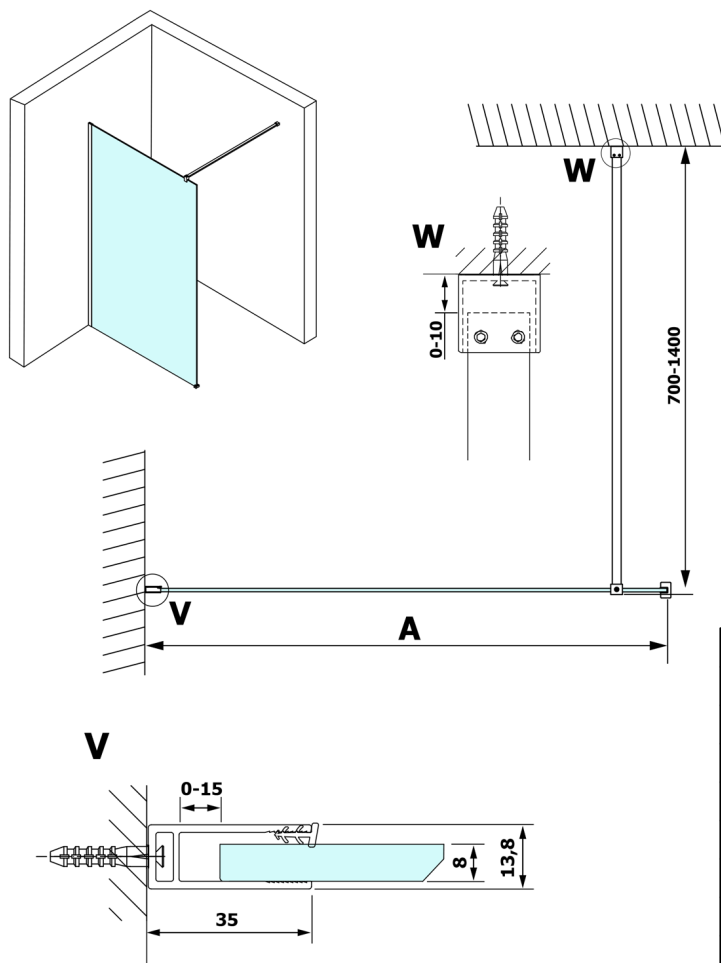

VARIO GOLD MATT One-piece shower glass panel, wall-mount, matt glass, 1000 mm

Order code: GX1410-01

Size

Height: 2000 mm

Depth: 1000 mm

Properties

Warranty: 3 years

Technical sheet

MODEL	A
GX1470	685-700
GX1480	785-800
GX1490	885-900
GX1410	985-1000
GX1411	1085-1100
GX1412	1185-1200
GX1413	1285-1300
GX1414	1385-1400

VARIO GOLD MATT One-piece shower glass panel, wall-mount, matt glass, 1000 mm

MODEL	A
GX1470	685-700
GX1480	785-800
GX1490	885-900
GX1410	985-1000