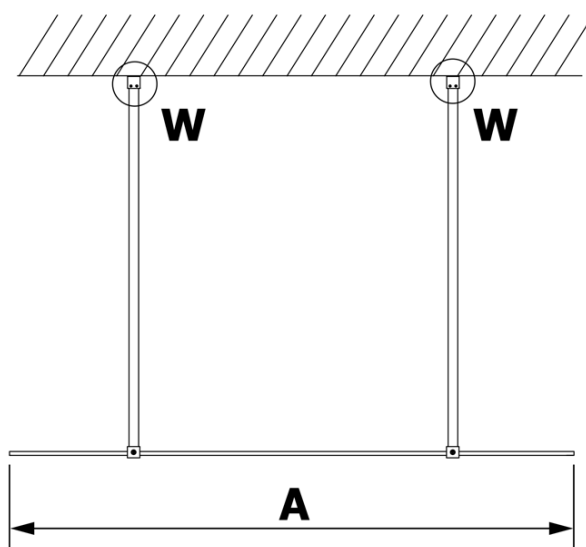

VARIO GOLD MATT One-piece shower glass panel, freestanding, smoked glass, 900 mm

Order code: GX1390-02

Basic information

Brand: Gelco
Series: VARIO

Size

Width: 900 mm
Height: 2000 mm

Properties

Profile colour: Gold matt
Shape: Single-wall screen Walk
Glass colour: Smoked glass
Glass finish: Coated glass
Glass thickness: 8 mm
Weight / Piece: 41.0 kg
Packaging: 3 Piece
Warranty: 3 years

**VARIO GOLD MATT One-piece shower glass panel,
freestanding, smoked glass, 900 mm**

Technical sheet

MODEL	A
GX1370	679
GX1380	779
GX1390	879
GX1310	979
GX1311	1079
GX1312	1179
GX1313	1279
GX1314	1379