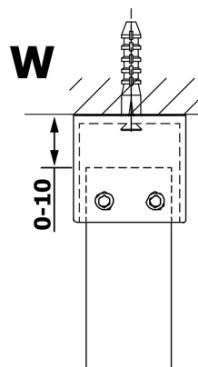

VARIO GOLD MATT One-piece shower glass panel, freestanding, smoked glass, 900 mm

Order code: GX1390-02

Basic information

Brand: Gelco
Series: VARIO

Size

Width: 900 mm
Height: 2000 mm

Properties

Profile colour: Gold matt
Shape: Single-wall screen Walk
Glass colour: Smoked glass
Glass finish: Coated glass
Glass thickness: 8 mm
Weight / Piece: 41.0 kg
Packaging: 3 Piece
Warranty: 3 years

**VARIO GOLD MATT One-piece shower glass panel,
freestanding, smoked glass, 900 mm**

Technical sheet

MODEL	A
GX1370	679
GX1380	779
GX1390	879
GX1310	979
GX1311	1079
GX1312	1179
GX1313	1279
GX1314	1379