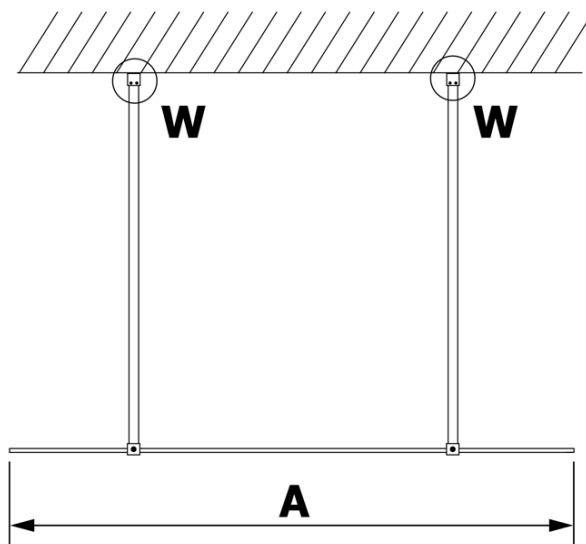

VARIO GOLD MATT One-piece shower glass panel, freestanding, smoked glass, 900 mm

Order code: GX1390-02

Basic information

Brand: Gelco
Series: VARIO

Size

Width: 900 mm
Height: 2000 mm

Properties

Profile colour: Gold matt
Shape: Single-wall screen Walk
Glass colour: Smoked glass
Glass finish: Coated glass
Glass thickness: 8 mm
Weight / Piece: 41.0 kg
Packaging: 3 Piece
Warranty: 3 years

**VARIO GOLD MATT One-piece shower glass panel,
freestanding, smoked glass, 900 mm**

Technical sheet

MODEL	A
GX1370	679
GX1380	779
GX1390	879
GX1310	979
GX1311	1079
GX1312	1179
GX1313	1279
GX1314	1379