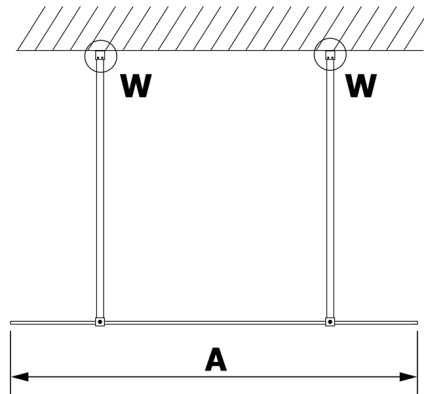

VARIO GOLD MATT One-piece shower glass panel, freestanding, smoked glass, 900 mm

Order code: GX1390-02

Size

Width: 900 mm

Height: 2000 mm

Properties

Warranty: 3 years

Technical sheet

MODEL	A
GX1370	679
GX1380	779
GX1390	879
GX1310	979
GX1311	1079
GX1312	1179
GX1313	1279
GX1314	1379