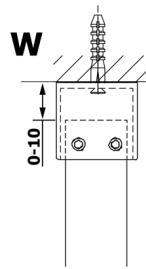

VARIO GOLD MATT One-piece shower glass panel, freestanding, smoked glass, 900 mm

Order code: GX1390-02

Size

Width: 900 mm

Height: 2000 mm

Properties

Warranty: 3 years

Technical sheet

MODEL	A
GX1370	679
GX1380	779
GX1390	879
GX1310	979
GX1311	1079
GX1312	1179
GX1313	1279
GX1314	1379