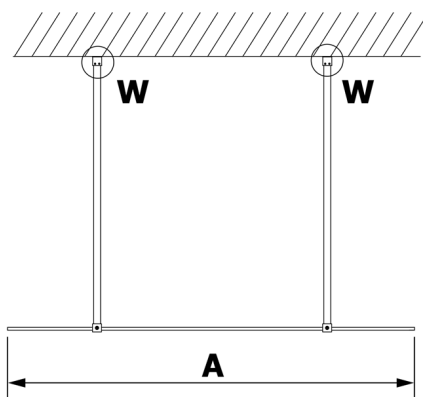

**VARIO GOLD MATT One-piece shower glass panel,
freestanding, smoked glass, 900 mm**

Order code: GX1390-02

Size

Width: 900 mm
Height: 2000 mm

Properties

Warranty: 3 years

Technical sheet

MODEL	A
GX1370	679
GX1380	779
GX1390	879
GX1310	979
GX1311	1079
GX1312	1179
GX1313	1279
GX1314	1379