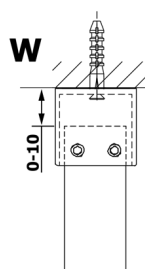

**VARIO GOLD MATT One-piece shower glass panel,
freestanding, smoked glass, 900 mm**

Order code: GX1390-02

Size

Width: 900 mm
Height: 2000 mm

Properties

Warranty: 3 years

Technical sheet

MODEL	A
GX1370	679
GX1380	779
GX1390	879
GX1310	979
GX1311	1079
GX1312	1179
GX1313	1279
GX1314	1379