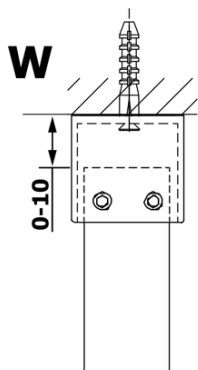

VARIO GOLD MATT One-piece shower glass panel, freestanding, smoked glass, 800 mm

Order code: GX1380-02

Basic information

Brand: Gelco
Series: VARIO

Size

Width: 800 mm
Height: 2000 mm

Properties

Profile colour: Gold matt
Shape: Single-wall screen Walk
Glass colour: Smoked glass
Glass finish: Coated glass
Glass thickness: 8 mm
Weight / Piece: 34.0 kg
Packaging: 3 Piece
Warranty: 3 years

**VARIO GOLD MATT One-piece shower glass panel,
freestanding, smoked glass, 800 mm**

Technical sheet

MODEL	A
GX1370	679
GX1380	779
GX1390	879
GX1310	979
GX1311	1079
GX1312	1179
GX1313	1279
GX1314	1379