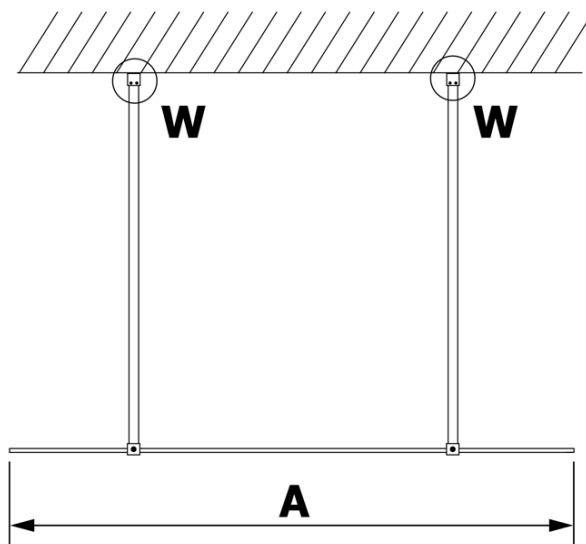

VARIO GOLD MATT One-piece shower glass panel, freestanding, smoked glass, 800 mm

Order code: GX1380-02

Basic information

Brand: Gelco
Series: VARIO

Size

Width: 800 mm
Height: 2000 mm

Properties

Profile colour: Gold matt
Shape: Single-wall screen Walk
Glass colour: Smoked glass
Glass finish: Coated glass
Glass thickness: 8 mm
Weight / Piece: 34.0 kg
Packaging: 3 Piece
Warranty: 3 years

**VARIO GOLD MATT One-piece shower glass panel,
freestanding, smoked glass, 800 mm**

Technical sheet

MODEL	A
GX1370	679
GX1380	779
GX1390	879
GX1310	979
GX1311	1079
GX1312	1179
GX1313	1279
GX1314	1379