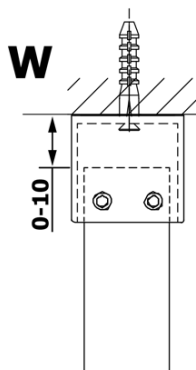

VARIO GOLD MATT One-piece shower glass panel, freestanding, smoked glass, 800 mm

Order code: GX1380-02

Basic information

Brand: Gelco
Series: VARIO

Size

Width: 800 mm
Height: 2000 mm

Properties

Profile colour: Gold matt
Shape: Single-wall screen Walk
Glass colour: Smoked glass
Glass finish: Coated glass
Glass thickness: 8 mm
Weight / Piece: 34.0 kg
Packaging: 3 Piece
Warranty: 3 years

**VARIO GOLD MATT One-piece shower glass panel,
freestanding, smoked glass, 800 mm**

Technical sheet

MODEL	A
GX1370	679
GX1380	779
GX1390	879
GX1310	979
GX1311	1079
GX1312	1179
GX1313	1279
GX1314	1379