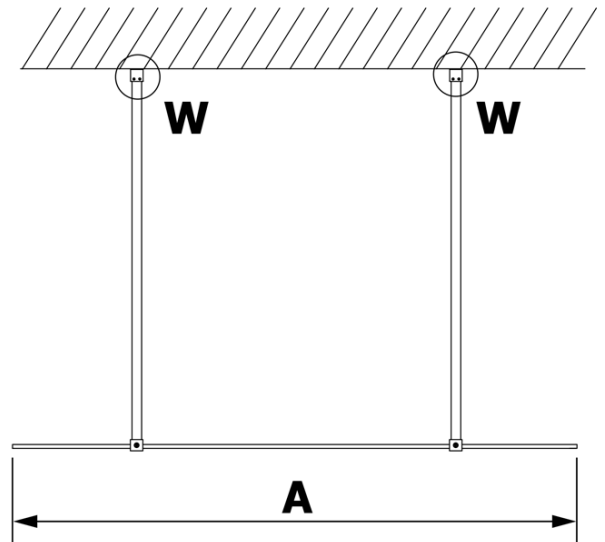

## Size

Width: 800 mm  
Height: 2000 mm

## Properties

Profile colour: Gold matt  
Shape: Single-wall screen Walk  
Glass colour: Smoked glass  
Glass finish: Coated glass  
Glass thickness: 8 mm  
Weight / Piece: 34.0 kg  
Packaging: 3 Piece  
Warranty: 3 years

**VARIO GOLD MATT One-piece shower glass panel,  
freestanding, smoked glass, 800 mm**

**Technical sheet**

<b>MODEL</b>	<b>A</b>
GX1370	679
GX1380	779
GX1390	879
GX1310	979
GX1311	1079
GX1312	1179
GX1313	1279
GX1314	1379