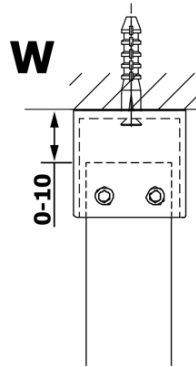

## Size

Width: 800 mm  
Height: 2000 mm

## Properties

Profile colour: Gold matt  
Shape: Single-wall screen Walk  
Glass colour: Smoked glass  
Glass finish: Coated glass  
Glass thickness: 8 mm  
Weight / Piece: 34.0 kg  
Packaging: 3 Piece  
Warranty: 3 years

**VARIO GOLD MATT One-piece shower glass panel,  
freestanding, smoked glass, 800 mm**

**Technical sheet**

<b>MODEL</b>	<b>A</b>
GX1370	679
GX1380	779
GX1390	879
GX1310	979
GX1311	1079
GX1312	1179
GX1313	1279
GX1314	1379