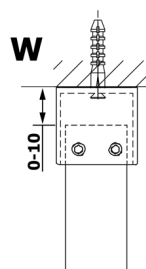

## VARIO GOLD MATT One-piece shower glass panel, freestanding, smoked glass, 800 mm

**Order code:** GX1380-02

**Size**

**Width:** 800 mm

**Height:** 2000 mm

**Properties**

**Warranty:** 3 years

### Technical sheet

MODEL	A
GX1370	679
GX1380	779
GX1390	879
GX1310	979
GX1311	1079
GX1312	1179
GX1313	1279
GX1314	1379