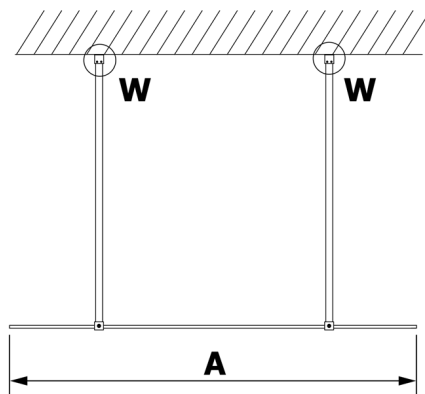

## VARIO GOLD MATT One-piece shower glass panel, freestanding, smoked glass, 800 mm

**Order code:** GX1380-02

**Size**

**Width:** 800 mm

**Height:** 2000 mm

**Properties**

**Warranty:** 3 years

### Technical sheet

MODEL	A
GX1370	679
GX1380	779
GX1390	879
GX1310	979
GX1311	1079
GX1312	1179
GX1313	1279
GX1314	1379