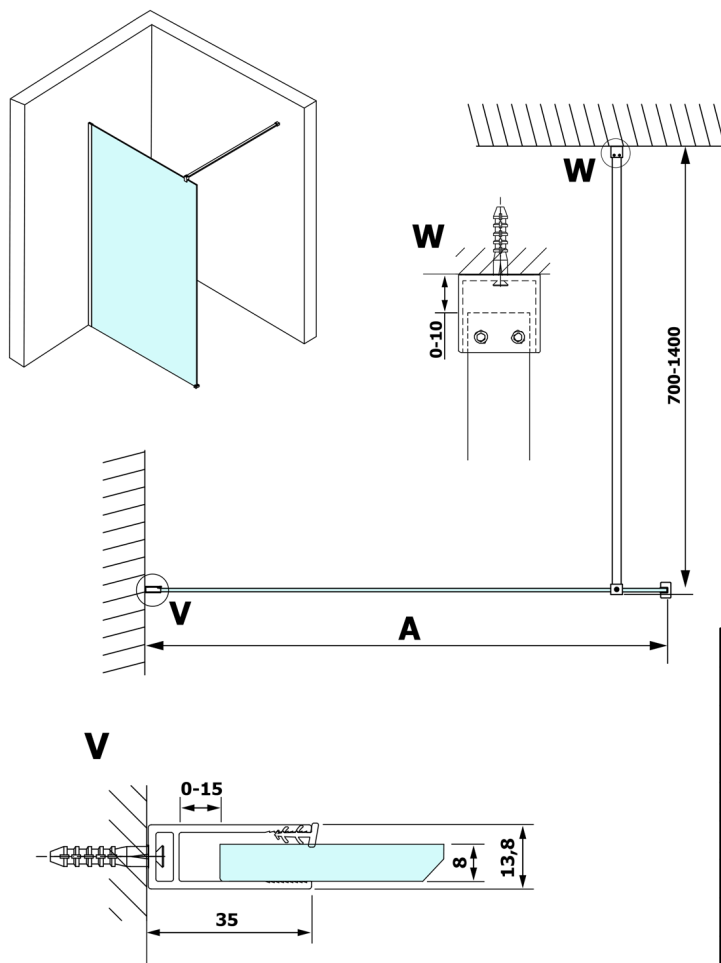

VARIO GOLD MATT One-piece shower glass panel, wall-mount, smoked glass, 800 mm

Order code: GX1380-01

Size

Height: 2000 mm

Depth: 800 mm

Properties

Warranty: 3 years

Technical sheet

MODEL	A
GX1370	685-700
GX1380	785-800
GX1390	885-900
GX1310	985-1000
GX1311	1085-1100
GX1312	1185-1200
GX1313	1285-1300
GX1314	1385-1400

VARIO GOLD MATT One-piece shower glass panel, wall-mount, smoked glass, 800 mm

MODEL	A
GX1370	685-700
GX1380	785-800
GX1390	885-900
GX1310	985-1000