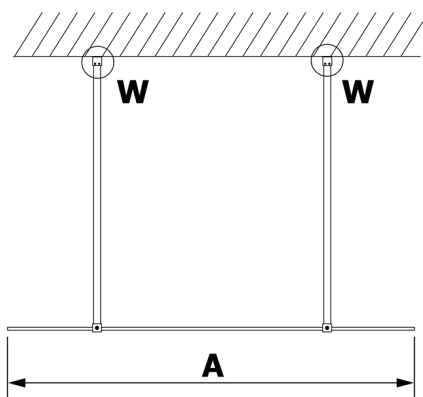

VARIO GOLD MATT One-piece shower glass panel, freestanding, smoked glass, 700 mm

Order code: GX1370-02

Size

Width: 700 mm
Height: 2000 mm

Properties

Warranty: 3 years

Technical sheet

MODEL	A
GX1370	679
GX1380	779
GX1390	879
GX1310	979
GX1311	1079
GX1312	1179
GX1313	1279
GX1314	1379