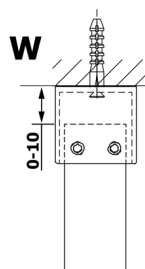

VARIO GOLD MATT One-piece shower glass panel, freestanding, smoked glass, 700 mm

Order code: GX1370-02

Size

Width: 700 mm
Height: 2000 mm

Properties

Warranty: 3 years

Technical sheet

MODEL	A
GX1370	679
GX1380	779
GX1390	879
GX1310	979
GX1311	1079
GX1312	1179
GX1313	1279
GX1314	1379