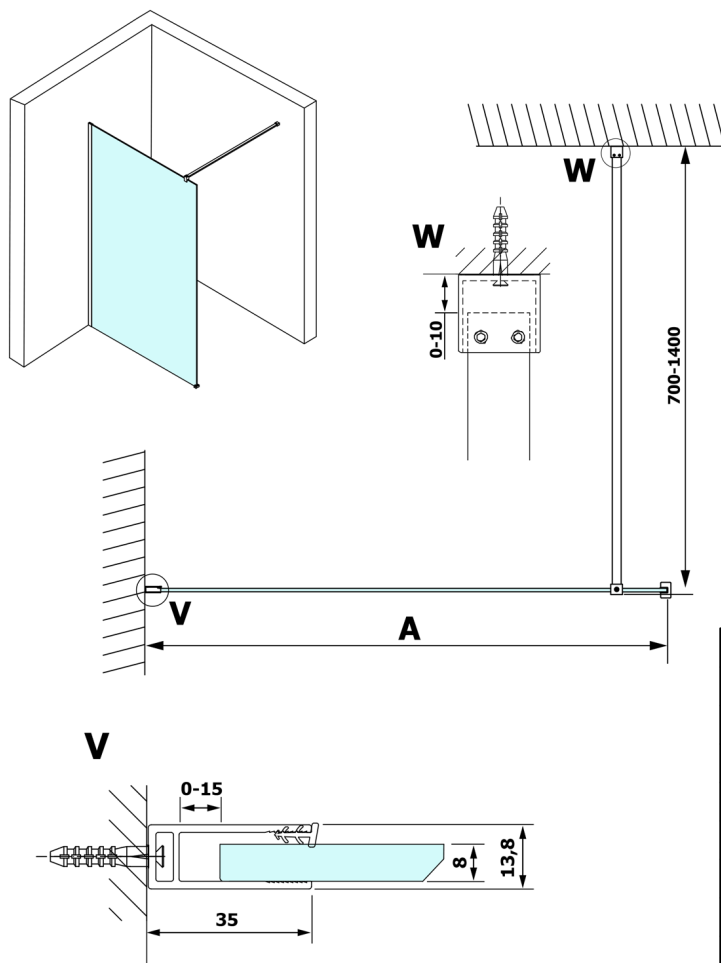

# VARIO GOLD MATT One-piece shower glass panel, wall-mount, smoked glass, 700 mm

Order code: GX1370-01

## Size

Height: 2000 mm

Depth: 700 mm

## Technical sheet

MODEL	A
GX1370	685-700
GX1380	785-800
GX1390	885-900
GX1310	985-1000
GX1311	1085-1100
GX1312	1185-1200
GX1313	1285-1300
GX1314	1385-1400

**VARIO GOLD MATT One-piece shower glass panel, wall-mount, smoked glass, 700 mm**