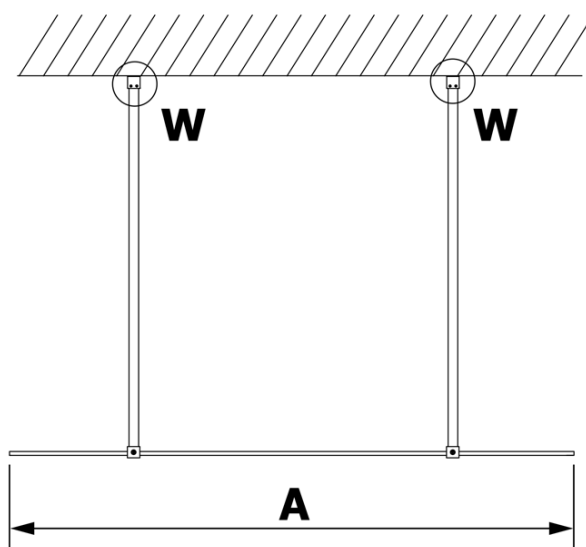

VARIO GOLD MATT One-piece shower glass panel, freestanding, smoked glass, 1400 mm

Order code: GX1314-02

Basic information

Brand: Gelco
Series: VARIO

Size

Width: 1400 mm
Height: 2000 mm

Properties

Profile colour: Gold matt
Shape: Single-wall screen Walk
Glass colour: Smoked glass
Glass finish: Coated glass
Glass thickness: 8 mm
Weight / Piece: 73.0 kg
Packaging: 3 Piece
Warranty: 3 years

**VARIO GOLD MATT One-piece shower glass panel,
freestanding, smoked glass, 1400 mm**

Technical sheet

MODEL	A
GX1370	679
GX1380	779
GX1390	879
GX1310	979
GX1311	1079
GX1312	1179
GX1313	1279
GX1314	1379