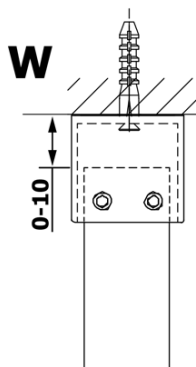

VARIO GOLD MATT One-piece shower glass panel, freestanding, smoked glass, 1400 mm

Order code: GX1314-02

Basic information

Brand: Gelco
Series: VARIO

Size

Width: 1400 mm
Height: 2000 mm

Properties

Profile colour: Gold matt
Shape: Single-wall screen Walk
Glass colour: Smoked glass
Glass finish: Coated glass
Glass thickness: 8 mm
Weight / Piece: 73.0 kg
Packaging: 3 Piece
Warranty: 3 years

**VARIO GOLD MATT One-piece shower glass panel,
freestanding, smoked glass, 1400 mm**

Technical sheet

MODEL	A
GX1370	679
GX1380	779
GX1390	879
GX1310	979
GX1311	1079
GX1312	1179
GX1313	1279
GX1314	1379