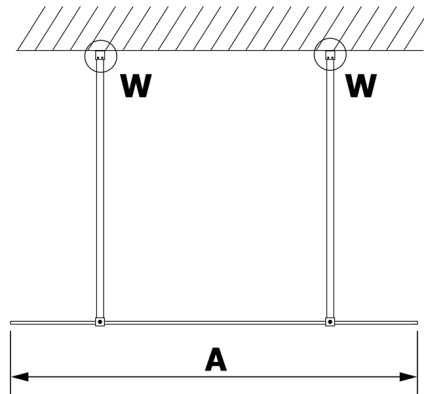

VARIO GOLD MATT One-piece shower glass panel, freestanding, smoked glass, 1400 mm

Order code: GX1314-02

Size

Width: 1400 mm

Height: 2000 mm

Properties

Warranty: 3 years

Technical sheet

MODEL	A
GX1370	679
GX1380	779
GX1390	879
GX1310	979
GX1311	1079
GX1312	1179
GX1313	1279
GX1314	1379