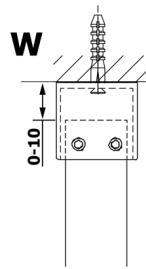

VARIO GOLD MATT One-piece shower glass panel, freestanding, smoked glass, 1400 mm

Order code: GX1314-02

Size

Width: 1400 mm

Height: 2000 mm

Properties

Warranty: 3 years

Technical sheet

MODEL	A
GX1370	679
GX1380	779
GX1390	879
GX1310	979
GX1311	1079
GX1312	1179
GX1313	1279
GX1314	1379