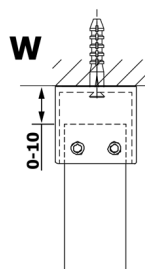

VARIO GOLD MATT One-piece shower glass panel, freestanding, smoked glass, 1400 mm

Order code: GX1314-02

Size

Width: 1400 mm
Height: 2000 mm

Properties

Warranty: 3 years

Technical sheet

MODEL	A
GX1370	679
GX1380	779
GX1390	879
GX1310	979
GX1311	1079
GX1312	1179
GX1313	1279
GX1314	1379