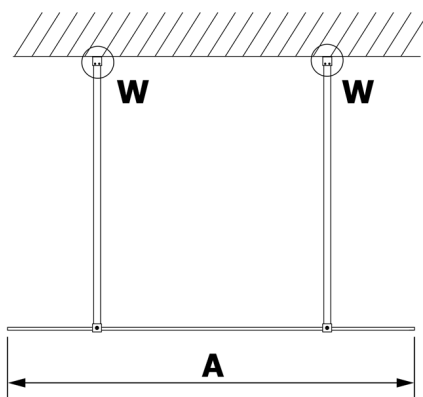

VARIO GOLD MATT One-piece shower glass panel, freestanding, smoked glass, 1400 mm

Order code: GX1314-02

Size

Width: 1400 mm
Height: 2000 mm

Properties

Warranty: 3 years

Technical sheet

MODEL	A
GX1370	679
GX1380	779
GX1390	879
GX1310	979
GX1311	1079
GX1312	1179
GX1313	1279
GX1314	1379