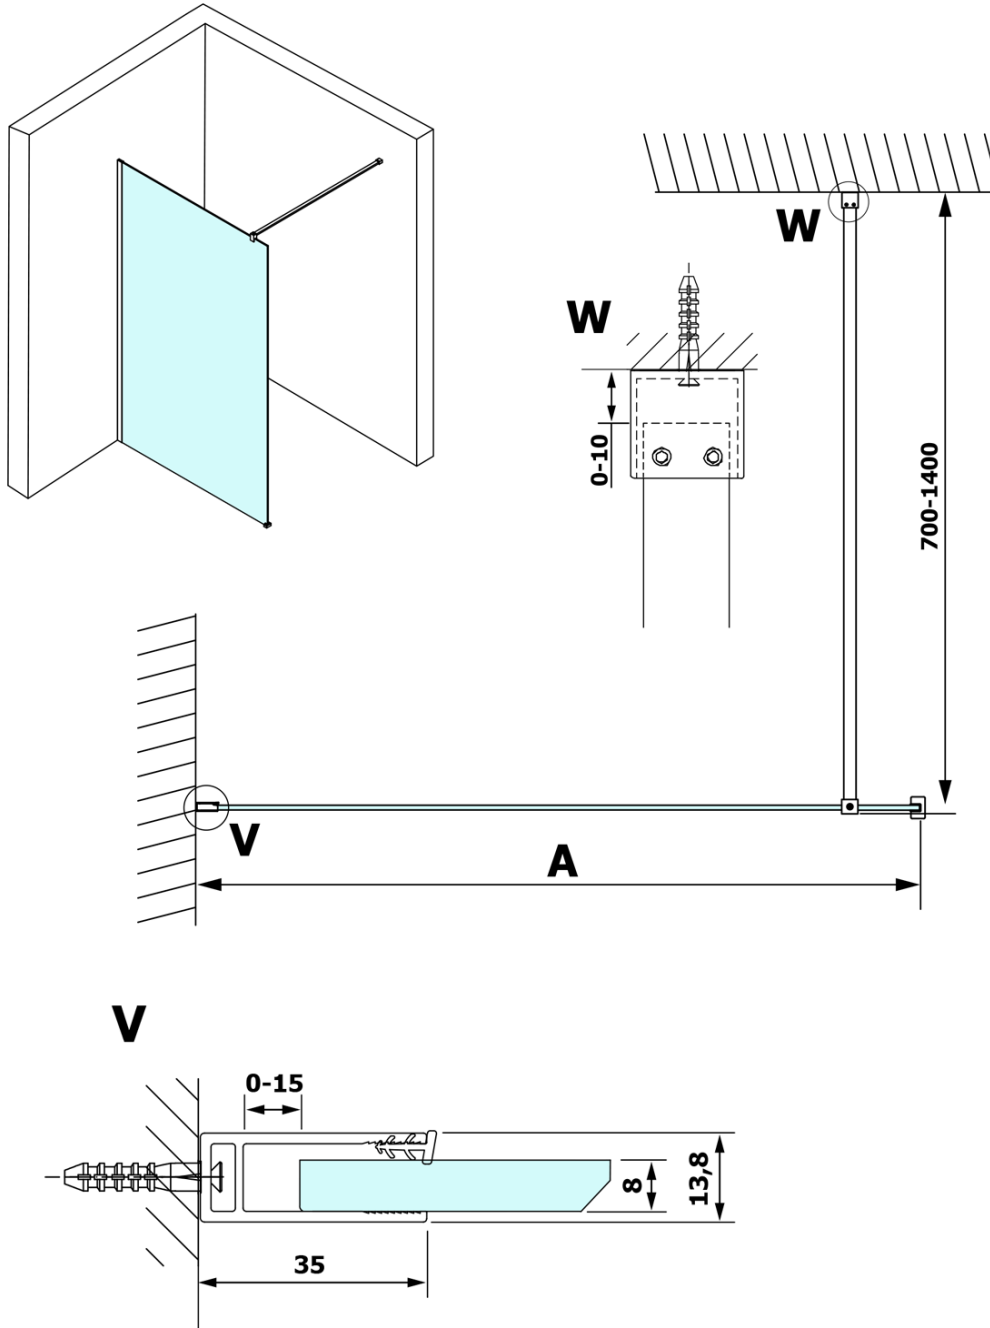

## VARIO GOLD MATT One-piece shower glass panel, wall-mount, smoked glass, 1400 mm

Order code: GX1314-01

### Size

Height: 2000 mm  
Depth: 1400 mm

### Properties

Profile colour: Gold matt  
Shape: Single-wall fixed screen  
Glass colour: Smoked glass  
Glass finish: Coated glass  
Glass thickness: 8 mm  
Weight / Piece: 75.0 kg  
Packaging: 2 Piece  
Warranty: 3 years

### We recommend buy

1 Piece VARIO shower screen wall support bar 1400mm, gold matt (Order code: GX2217)

**VARIO GOLD MATT One-piece shower glass panel, wall-mount, smoked glass, 1400 mm**

**Technical sheet**