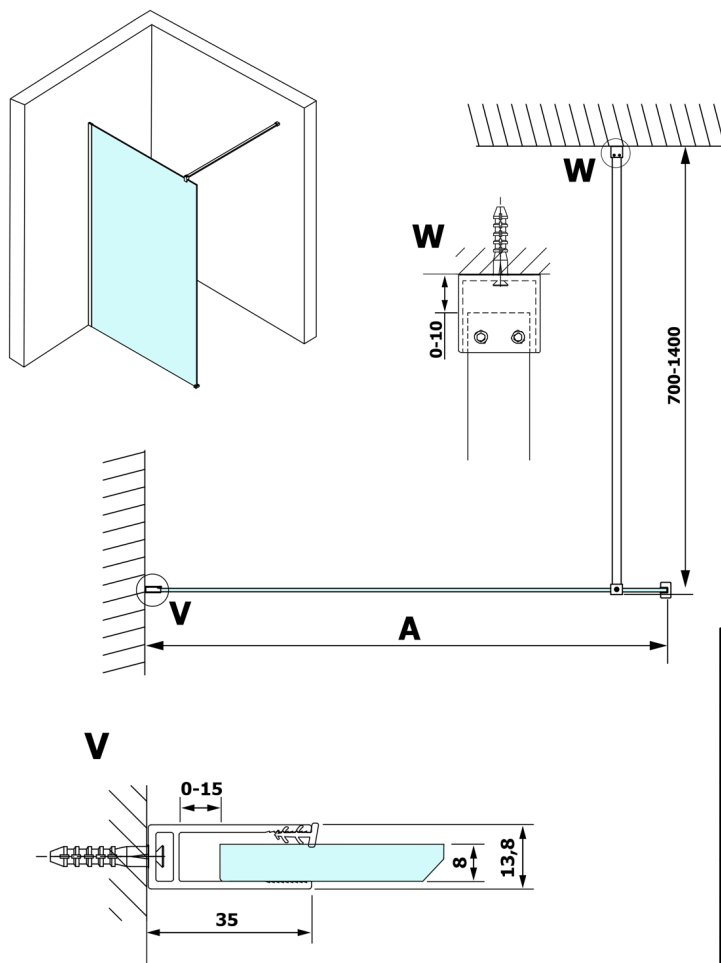

VARIO GOLD MATT One-piece shower glass panel, wall-mount, smoked glass, 1400 mm

Order code: GX1314-01

Size

Height: 2000 mm

Depth: 1400 mm

Properties

Warranty: 3 years

Technical sheet

MODEL	A
GX1370	685-700
GX1380	785-800
GX1390	885-900
GX1310	985-1000
GX1311	1085-1100
GX1312	1185-1200
GX1313	1285-1300
GX1314	1385-1400