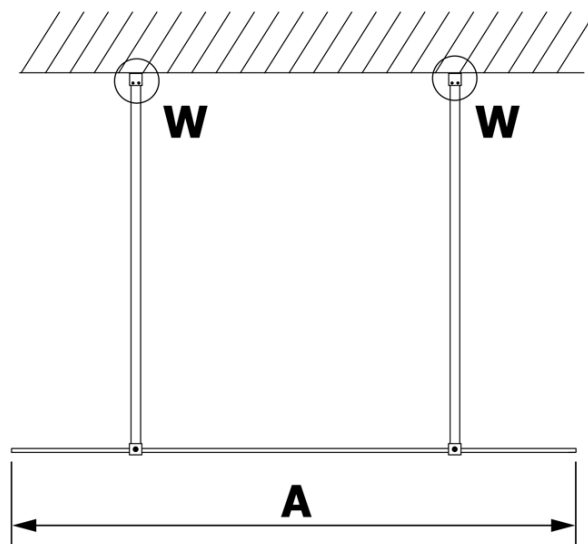

## Size

Width: 1300 mm  
Height: 2000 mm

## Properties

Profile colour: Gold matt  
Shape: Single-wall screen Walk  
Glass colour: Smoked glass  
Glass finish: Coated glass  
Glass thickness: 8 mm  
Weight / Piece: 68.0 kg  
Packaging: 3 Piece  
Warranty: 3 years

**VARIO GOLD MATT One-piece shower glass panel,  
freestanding, smoked glass, 1300 mm**

**Technical sheet**

<b>MODEL</b>	<b>A</b>
GX1370	679
GX1380	779
GX1390	879
GX1310	979
GX1311	1079
GX1312	1179
GX1313	1279
GX1314	1379