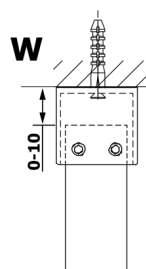

## VARIO GOLD MATT One-piece shower glass panel, freestanding, smoked glass, 1300 mm

**Order code:** GX1313-02

**Size**

**Width:** 1300 mm

**Height:** 2000 mm

**Properties**

**Warranty:** 3 years

### Technical sheet

MODEL	A
GX1370	679
GX1380	779
GX1390	879
GX1310	979
GX1311	1079
GX1312	1179
GX1313	1279
GX1314	1379