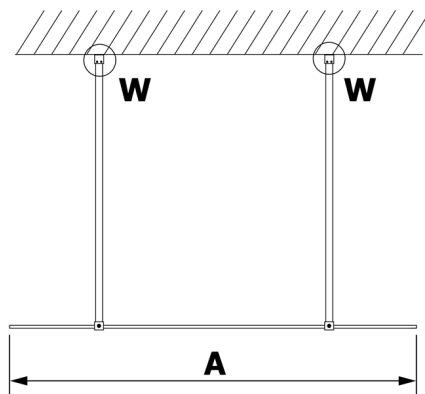

## VARIO GOLD MATT One-piece shower glass panel, freestanding, smoked glass, 1300 mm

**Order code:** GX1313-02

**Size**

**Width:** 1300 mm

**Height:** 2000 mm

**Properties**

**Warranty:** 3 years

### Technical sheet

MODEL	A
GX1370	679
GX1380	779
GX1390	879
GX1310	979
GX1311	1079
GX1312	1179
GX1313	1279
GX1314	1379