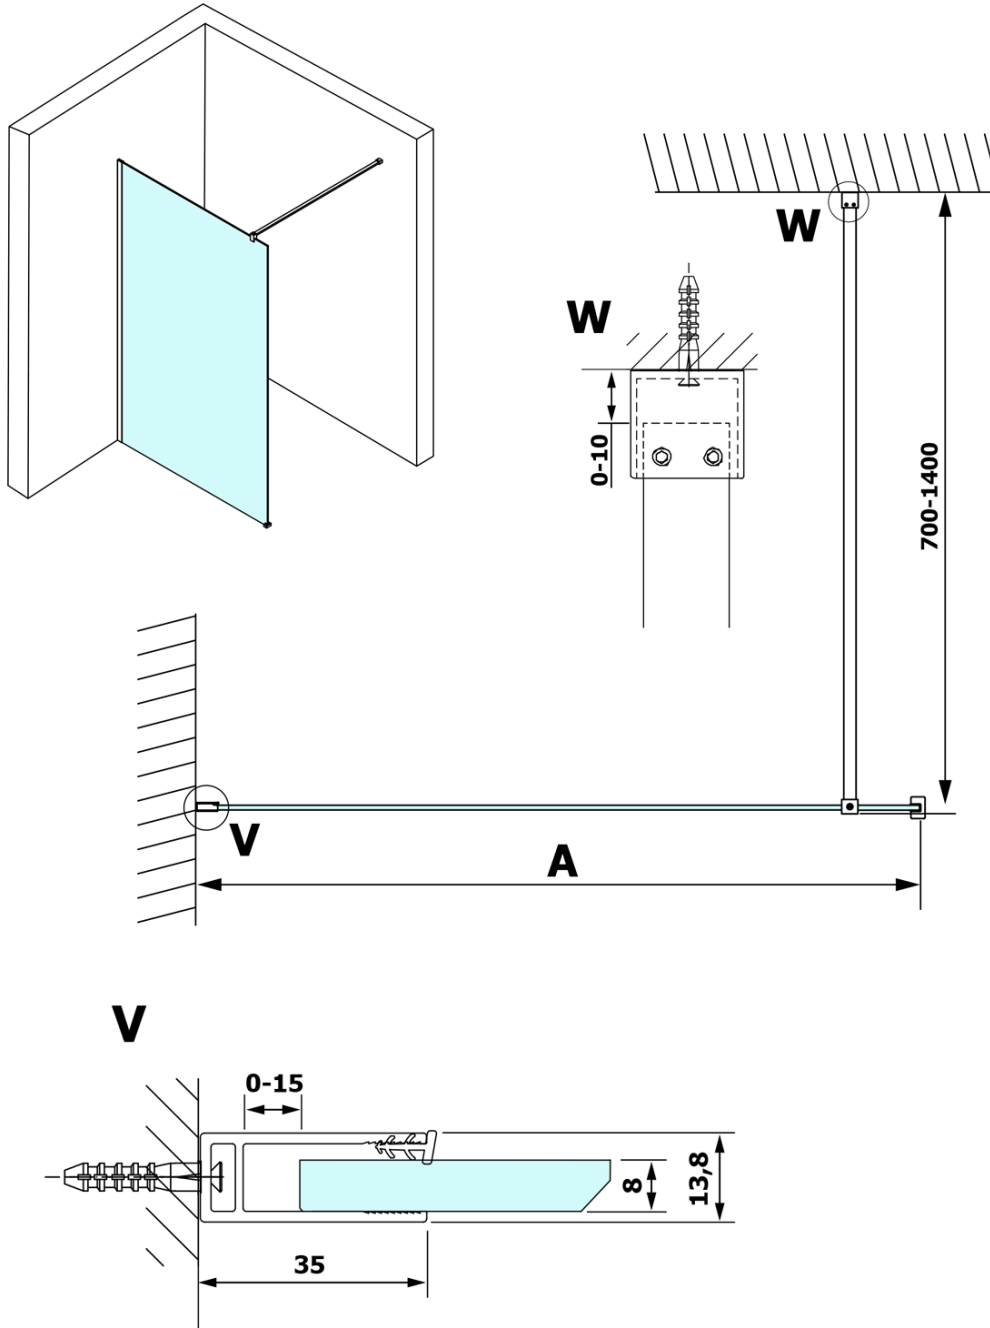

VARIO GOLD MATT One-piece shower glass panel, wall-mount, smoked glass, 1300 mm

Order code: GX1313-01

Basic information

Brand: Gelco
Series: VARIO

Size

Height: 2000 mm
Depth: 1300 mm

Properties

Profile colour: Gold matt
Shape: Single-wall fixed screen
Glass colour: Smoked glass
Glass finish: Coated glass
Glass thickness: 8 mm
Weight / Piece: 70.0 kg
Packaging: 2 Piece
Warranty: 3 years

We recommend buy

1 Piece VARIO shower screen wall support bar 1400mm, gold matt (Order code: GX2217)

VARIO GOLD MATT One-piece shower glass panel, wall-mount, smoked glass, 1300 mm

Technical sheet

MODEL	A
GX1370	685-700
GX1380	785-800
GX1390	885-900
GX1310	985-1000
GX1311	1085-1100
GX1312	1185-1200
GX1313	1285-1300
GX1314	1385-1400