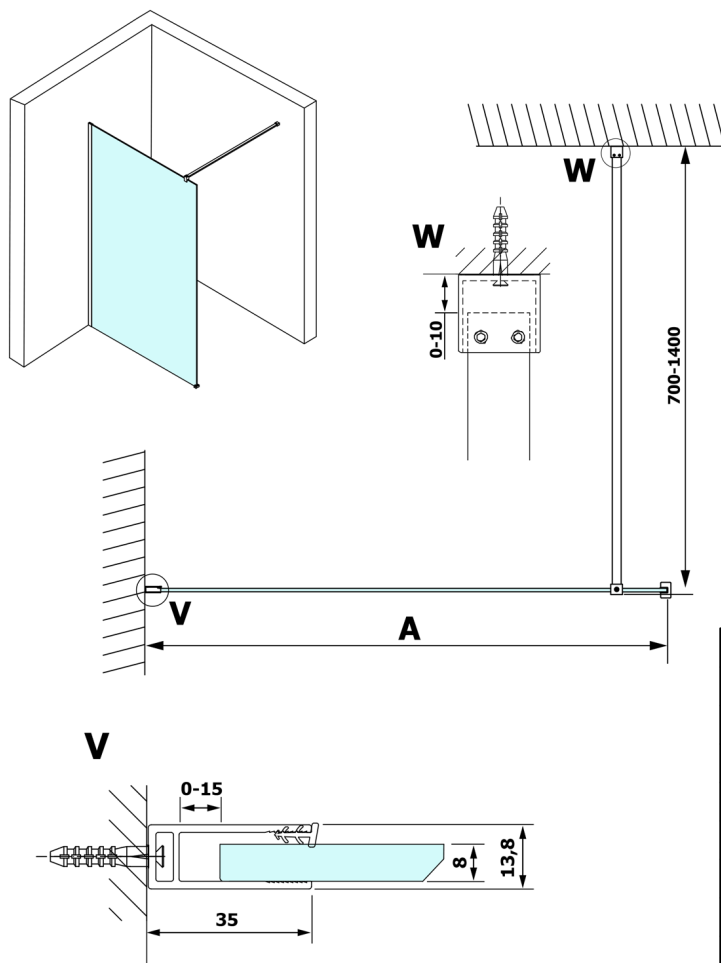

VARIO GOLD MATT One-piece shower glass panel, wall-mount, smoked glass, 1300 mm

Order code: GX1313-01

Size

Height: 2000 mm

Depth: 1300 mm

Properties

Warranty: 3 years

Technical sheet

MODEL	A
GX1370	685-700
GX1380	785-800
GX1390	885-900
GX1310	985-1000
GX1311	1085-1100
GX1312	1185-1200
GX1313	1285-1300
GX1314	1385-1400