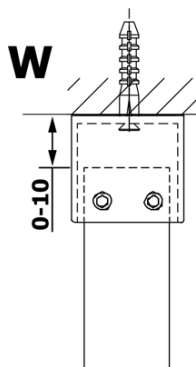

## Size

Width: 1200 mm  
Height: 2000 mm

## Properties

Profile colour: Gold matt  
Shape: Single-wall screen Walk  
Glass colour: Smoked glass  
Glass finish: Coated glass  
Glass thickness: 8 mm  
Weight / Piece: 63.0 kg  
Packaging: 3 Piece  
Warranty: 3 years

**VARIO GOLD MATT One-piece shower glass panel,  
freestanding, smoked glass, 1200 mm**

**Technical sheet**

<b>MODEL</b>	<b>A</b>
GX1370	679
GX1380	779
GX1390	879
GX1310	979
GX1311	1079
GX1312	1179
GX1313	1279
GX1314	1379