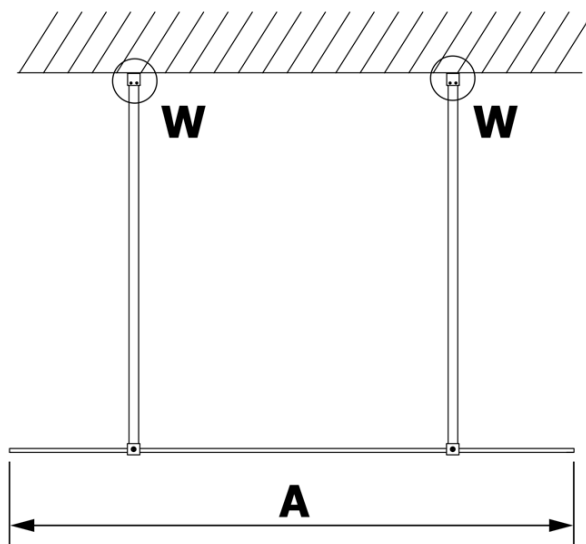

## Size

Width: 1200 mm  
Height: 2000 mm

## Properties

Profile colour: Gold matt  
Shape: Single-wall screen Walk  
Glass colour: Smoked glass  
Glass finish: Coated glass  
Glass thickness: 8 mm  
Weight / Piece: 63.0 kg  
Packaging: 3 Piece  
Warranty: 3 years

**VARIO GOLD MATT One-piece shower glass panel,  
freestanding, smoked glass, 1200 mm**

**Technical sheet**

<b>MODEL</b>	<b>A</b>
GX1370	679
GX1380	779
GX1390	879
GX1310	979
GX1311	1079
GX1312	1179
GX1313	1279
GX1314	1379