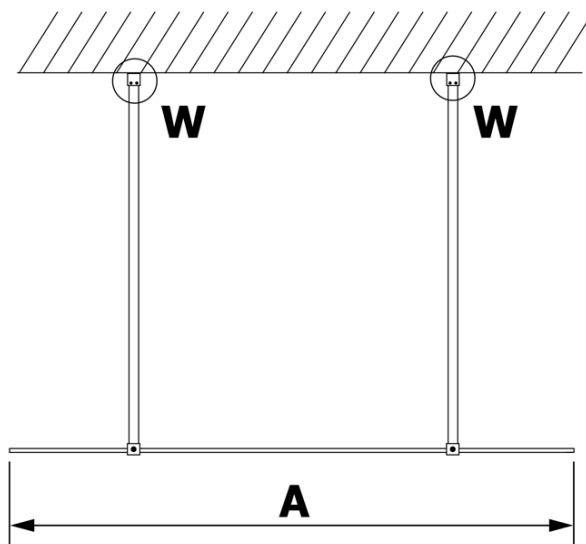

VARIO GOLD MATT One-piece shower glass panel, freestanding, smoked glass, 1200 mm

Order code: GX1312-02

Basic information

Brand: Gelco
Series: VARIO

Size

Width: 1200 mm
Height: 2000 mm

Properties

Profile colour: Gold matt
Shape: Single-wall screen Walk
Glass colour: Smoked glass
Glass finish: Coated glass
Glass thickness: 8 mm
Weight / Piece: 63.0 kg
Packaging: 3 Piece
Warranty: 3 years

**VARIO GOLD MATT One-piece shower glass panel,
freestanding, smoked glass, 1200 mm**

Technical sheet

MODEL	A
GX1370	679
GX1380	779
GX1390	879
GX1310	979
GX1311	1079
GX1312	1179
GX1313	1279
GX1314	1379