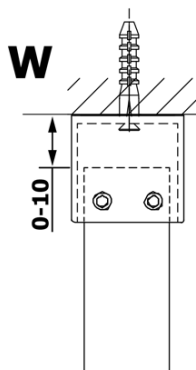

VARIO GOLD MATT One-piece shower glass panel, freestanding, smoked glass, 1200 mm

Order code: GX1312-02

Basic information

Brand: Gelco
Series: VARIO

Size

Width: 1200 mm
Height: 2000 mm

Properties

Profile colour: Gold matt
Shape: Single-wall screen Walk
Glass colour: Smoked glass
Glass finish: Coated glass
Glass thickness: 8 mm
Weight / Piece: 63.0 kg
Packaging: 3 Piece
Warranty: 3 years

**VARIO GOLD MATT One-piece shower glass panel,
freestanding, smoked glass, 1200 mm**

Technical sheet

MODEL	A
GX1370	679
GX1380	779
GX1390	879
GX1310	979
GX1311	1079
GX1312	1179
GX1313	1279
GX1314	1379