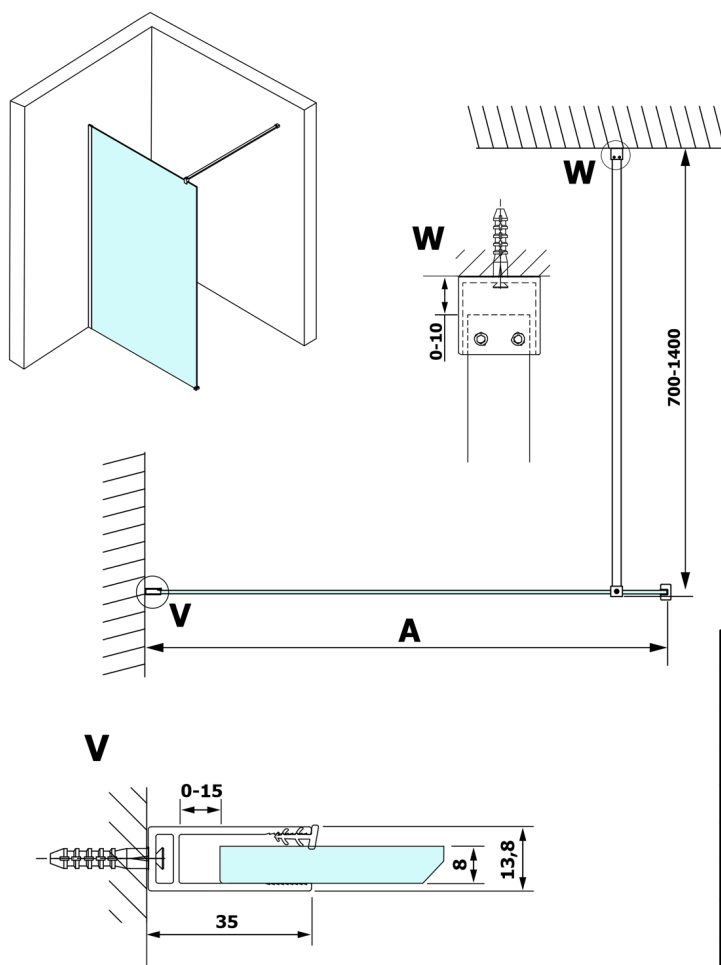

VARIO GOLD MATT One-piece shower glass panel, wall-mount, smoked glass, 1200 mm

Order code: GX1312-01

Size

Height: 2000 mm

Depth: 1200 mm

Properties

Warranty: 3 years

Technical sheet

MODEL	A
GX1370	685-700
GX1380	785-800
GX1390	885-900
GX1310	985-1000
GX1311	1085-1100
GX1312	1185-1200
GX1313	1285-1300
GX1314	1385-1400