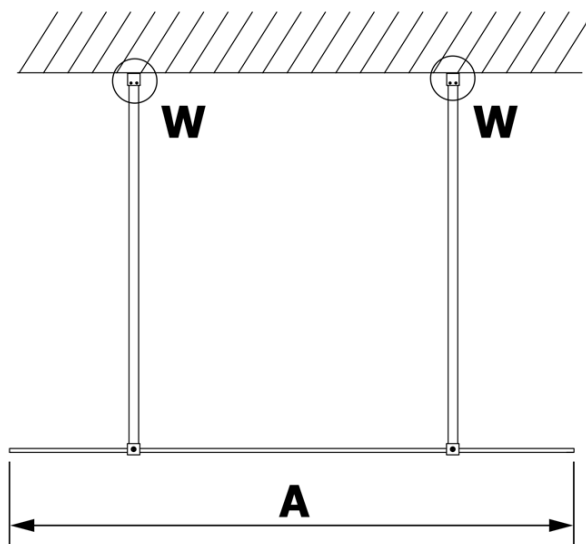

VARIO GOLD MATT One-piece shower glass panel, freestanding, smoked glass, 1000 mm

Order code: GX1310-02

Basic information

Brand: Gelco
Series: VARIO

Size

Width: 1000 mm
Height: 2000 mm

Properties

Profile colour: Gold matt
Shape: Single-wall screen Walk
Glass colour: Smoked glass
Glass finish: Coated glass
Glass thickness: 8 mm
Weight / Piece: 44.0 kg
Packaging: 3 Piece
Warranty: 3 years

**VARIO GOLD MATT One-piece shower glass panel,
freestanding, smoked glass, 1000 mm**

Technical sheet

MODEL	A
GX1370	679
GX1380	779
GX1390	879
GX1310	979
GX1311	1079
GX1312	1179
GX1313	1279
GX1314	1379