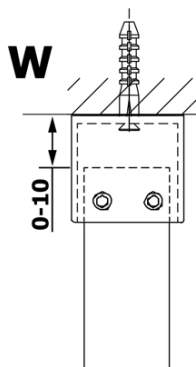

VARIO GOLD MATT One-piece shower glass panel, freestanding, smoked glass, 1000 mm

Order code: GX1310-02

Basic information

Brand: Gelco
Series: VARIO

Size

Width: 1000 mm
Height: 2000 mm

Properties

Profile colour: Gold matt
Shape: Single-wall screen Walk
Glass colour: Smoked glass
Glass finish: Coated glass
Glass thickness: 8 mm
Weight / Piece: 44.0 kg
Packaging: 3 Piece
Warranty: 3 years

**VARIO GOLD MATT One-piece shower glass panel,
freestanding, smoked glass, 1000 mm**

Technical sheet

MODEL	A
GX1370	679
GX1380	779
GX1390	879
GX1310	979
GX1311	1079
GX1312	1179
GX1313	1279
GX1314	1379