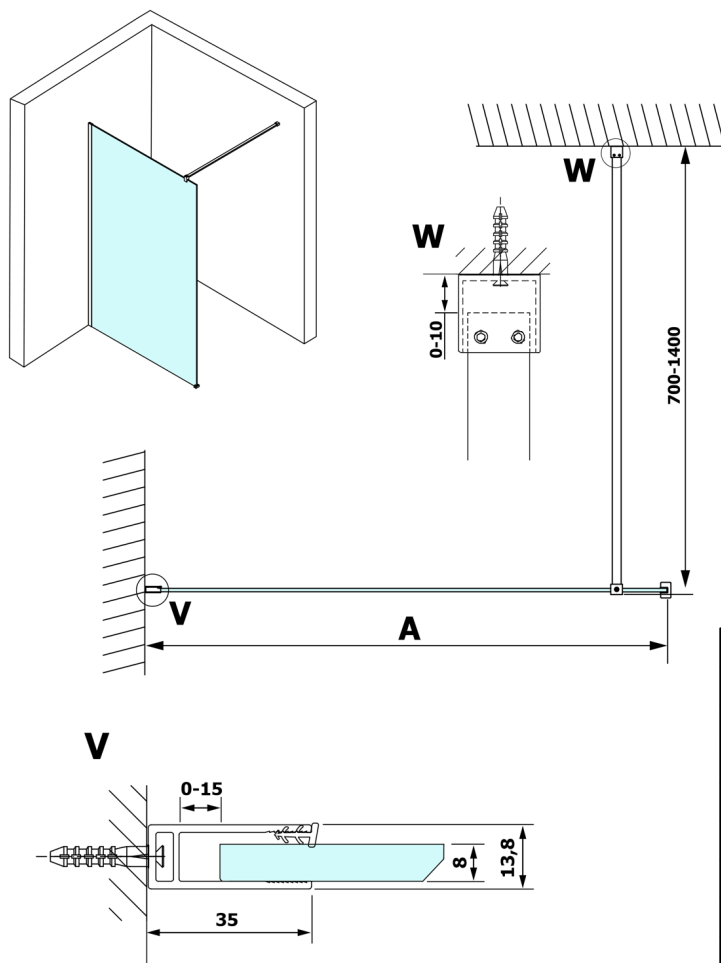

VARIO GOLD MATT One-piece shower glass panel, wall-mount, smoked glass, 1000 mm

Order code: GX1310-01

Size

Height: 2000 mm

Depth: 1000 mm

Properties

Warranty: 3 years

Technical sheet

MODEL	A
GX1370	685-700
GX1380	785-800
GX1390	885-900
GX1310	985-1000
GX1311	1085-1100
GX1312	1185-1200
GX1313	1285-1300
GX1314	1385-1400

VARIO GOLD MATT One-piece shower glass panel, wall-mount, smoked glass, 1000 mm

MODEL	A
GX1370	685-700
GX1380	785-800
GX1390	885-900
GX1310	985-1000