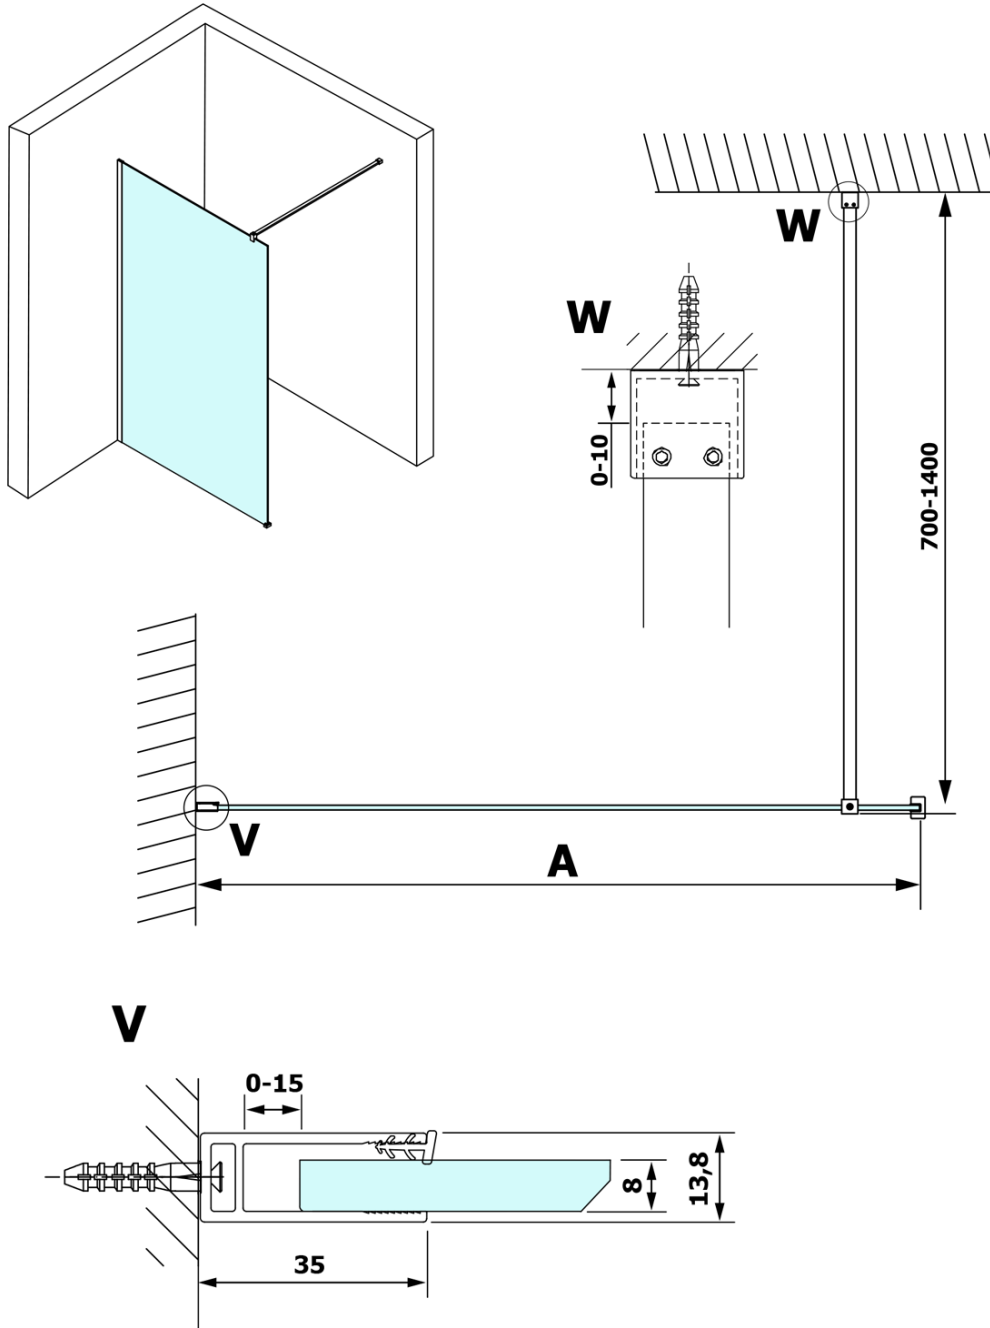

VARIO GOLD MATT One-piece shower glass panel, wall-mount, clear glass, 900 mm

Order code: GX1290-01

Basic information

Brand: Gelco
Series: VARIO

Size

Height: 2000 mm
Depth: 900 mm

Properties

Profile colour: Gold matt
Shape: Single-wall fixed screen
Glass colour: TRANSPARENT glass
Glass finish: Coated glass
Glass thickness: 8 mm
Weight / Piece: 41.0 kg
Packaging: 2 Piece
Warranty: 3 years

VARIO GOLD MATT One-piece shower glass panel, wall-mount, clear glass, 900 mm

Technical sheet

MODEL	A
GX1270	685-700
GX1280	785-800
GX1290	885-900
GX1210	985-1000
GX1211	1085-1100
GX1212	1185-1200
GX1213	1285-1300
GX1214	1385-1400

VARIO GOLD MATT One-piece shower glass panel, wall-mount, clear glass, 900 mm

MODEL	A
GX1270	685-700
GX1280	785-800
GX1290	885-900
GX1210	985-1000