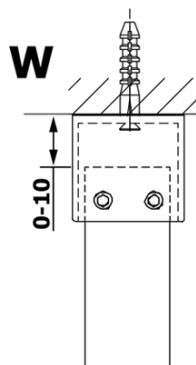

**VARIO GOLD MATT One-piece shower glass panel,
freestanding, clear glass, 800 mm**

Order code: GX1280-02

Basic information

Brand: Gelco
Series: VARIO

Size

Width: 800 mm
Height: 2000 mm

Properties

Profile colour: Gold matt
Shape: Single-wall screen Walk
Glass colour: TRANSPARENT glass
Glass finish: Coated glass
Glass thickness: 8 mm
Weight / Piece: 39.0 kg
Packaging: 3 Piece
Warranty: 3 years

**VARIO GOLD MATT One-piece shower glass panel,
freestanding, clear glass, 800 mm**

Technical sheet

MODEL	A
GX1270	679
GX1280	779
GX1290	879
GX1210	979
GX1211	1079
GX1212	1179
GX1213	1279
GX1214	1379