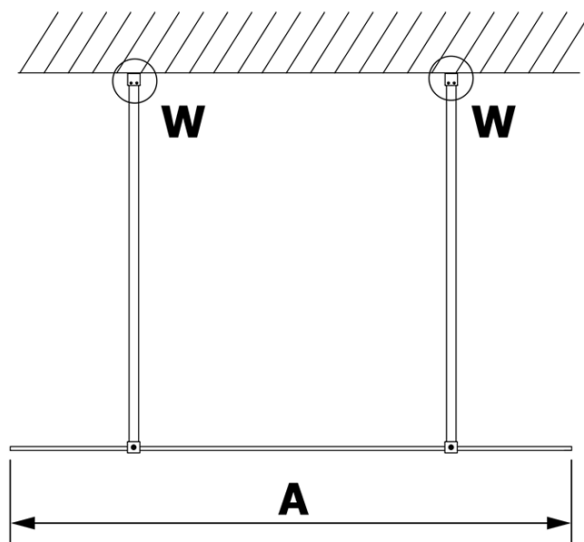

**VARIO GOLD MATT One-piece shower glass panel,
freestanding, clear glass, 800 mm**

Order code: GX1280-02

Basic information

Brand: Gelco
Series: VARIO

Size

Width: 800 mm
Height: 2000 mm

Properties

Profile colour: Gold matt
Shape: Single-wall screen Walk
Glass colour: TRANSPARENT glass
Glass finish: Coated glass
Glass thickness: 8 mm
Weight / Piece: 39.0 kg
Packaging: 3 Piece
Warranty: 3 years

**VARIO GOLD MATT One-piece shower glass panel,
freestanding, clear glass, 800 mm**

Technical sheet

MODEL	A
GX1270	679
GX1280	779
GX1290	879
GX1210	979
GX1211	1079
GX1212	1179
GX1213	1279
GX1214	1379