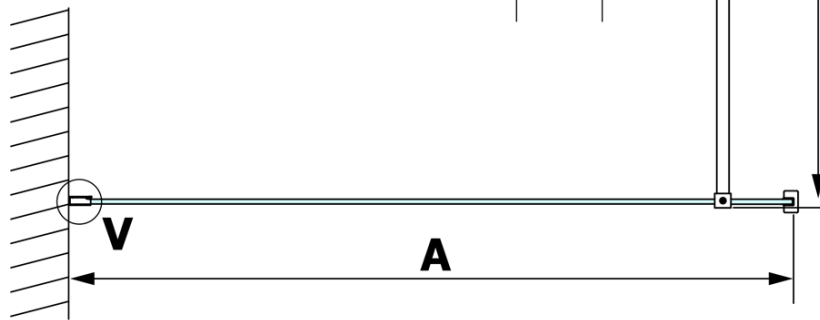

VARIO GOLD MATT One-piece shower glass panel, wall-mount, clear glass, 800 mm

Order code: GX1280-01

Basic information

Brand: Gelco
Series: VARIO

Size

Height: 2000 mm
Depth: 800 mm

Properties

Profile colour: Gold matt
Shape: Single-wall fixed screen
Glass colour: TRANSPARENT glass
Glass finish: Coated glass
Glass thickness: 8 mm
Weight / Piece: 41.0 kg
Packaging: 2 Piece
Warranty: 3 years

VARIO GOLD MATT One-piece shower glass panel, wall-mount, clear glass, 800 mm

Technical sheet

MODEL	A
GX1270	685-700
GX1280	785-800
GX1290	885-900
GX1210	985-1000
GX1211	1085-1100
GX1212	1185-1200
GX1213	1285-1300
GX1214	1385-1400

VARIO GOLD MATT One-piece shower glass panel, wall-mount, clear glass, 800 mm

MODEL	A
GX1270	685-700
GX1280	785-800
GX1290	885-900
GX1210	985-1000