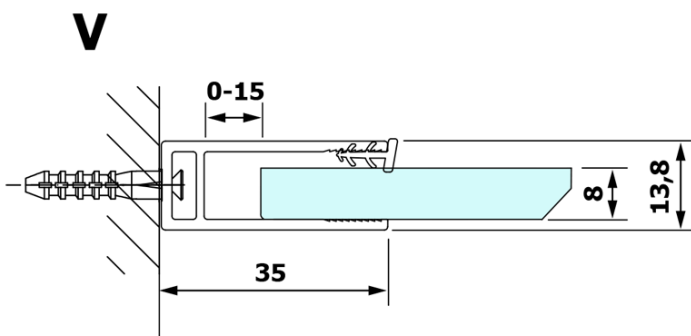

VARIO GOLD MATT One-piece shower glass panel, wall-mount, clear glass, 800 mm

Order code: GX1280-01

Basic information

Brand: Gelco
Series: VARIO

Size

Height: 2000 mm
Depth: 800 mm

Properties

Profile colour: Gold matt
Shape: Single-wall fixed screen
Glass colour: TRANSPARENT glass
Glass finish: Coated glass
Glass thickness: 8 mm
Weight / Piece: 41.0 kg
Packaging: 2 Piece
Warranty: 3 years

VARIO GOLD MATT One-piece shower glass panel, wall-mount, clear glass, 800 mm

Technical sheet

MODEL	A
GX1270	685-700
GX1280	785-800
GX1290	885-900
GX1210	985-1000
GX1211	1085-1100
GX1212	1185-1200
GX1213	1285-1300
GX1214	1385-1400

VARIO GOLD MATT One-piece shower glass panel, wall-mount, clear glass, 800 mm

MODEL	A
GX1270	685-700
GX1280	785-800
GX1290	885-900
GX1210	985-1000