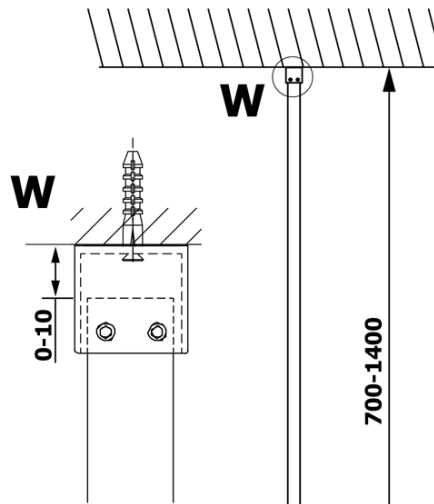

VARIO GOLD MATT One-piece shower glass panel, wall-mount, clear glass, 800 mm

Order code: GX1280-01

Basic information

Brand: Gelco
Series: VARIO

Size

Height: 2000 mm
Depth: 800 mm

Properties

Profile colour: Gold matt
Shape: Single-wall fixed screen
Glass colour: TRANSPARENT glass
Glass finish: Coated glass
Glass thickness: 8 mm
Weight / Piece: 41.0 kg
Packaging: 2 Piece
Warranty: 3 years

VARIO GOLD MATT One-piece shower glass panel, wall-mount, clear glass, 800 mm

Technical sheet

MODEL	A
GX1270	685-700
GX1280	785-800
GX1290	885-900
GX1210	985-1000
GX1211	1085-1100
GX1212	1185-1200
GX1213	1285-1300
GX1214	1385-1400

VARIO GOLD MATT One-piece shower glass panel, wall-mount, clear glass, 800 mm

MODEL	A
GX1270	685-700
GX1280	785-800
GX1290	885-900
GX1210	985-1000