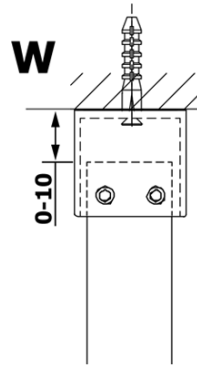

**VARIO GOLD MATT One-piece shower glass panel,  
freestanding, clear glass, 700 mm**

**Order code:** GX1270-02

**Basic information**

**Brand:** Gelco  
**Series:** VARIO

**Size**

**Width:** 700 mm  
**Height:** 2000 mm

**Properties**

**Profile colour:** Gold matt  
**Shape:** Single-wall screen Walk  
**Glass colour:** TRANSPARENT glass  
**Glass finish:** Coated glass  
**Glass thickness:** 8 mm  
**Weight / Piece:** 32.0 kg  
**Packaging:** 3 Piece  
**Warranty:** 3 years

**VARIO GOLD MATT One-piece shower glass panel,  
freestanding, clear glass, 700 mm**

**Technical sheet**

<b>MODEL</b>	<b>A</b>
GX1270	679
GX1280	779
GX1290	879
GX1210	979
GX1211	1079
GX1212	1179
GX1213	1279
GX1214	1379