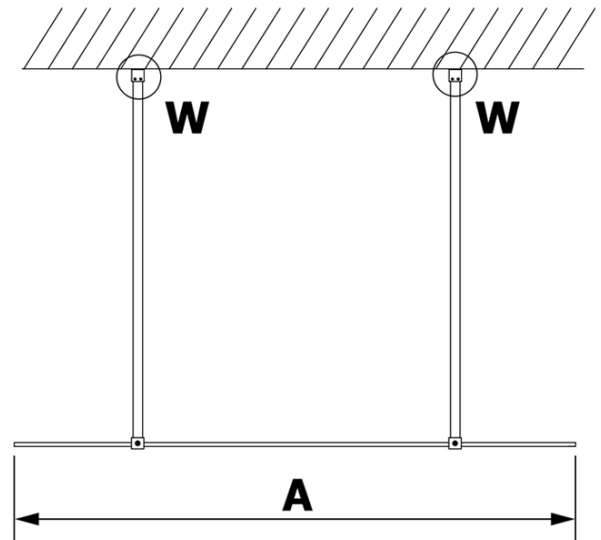

**VARIO GOLD MATT One-piece shower glass panel,  
freestanding, clear glass, 700 mm**

**Order code:** GX1270-02

**Basic information**

**Brand:** Gelco  
**Series:** VARIO

**Size**

**Width:** 700 mm  
**Height:** 2000 mm

**Properties**

**Profile colour:** Gold matt  
**Shape:** Single-wall screen Walk  
**Glass colour:** TRANSPARENT glass  
**Glass finish:** Coated glass  
**Glass thickness:** 8 mm  
**Weight / Piece:** 32.0 kg  
**Packaging:** 3 Piece  
**Warranty:** 3 years

**VARIO GOLD MATT One-piece shower glass panel,  
freestanding, clear glass, 700 mm**

**Technical sheet**

<b>MODEL</b>	<b>A</b>
GX1270	679
GX1280	779
GX1290	879
GX1210	979
GX1211	1079
GX1212	1179
GX1213	1279
GX1214	1379