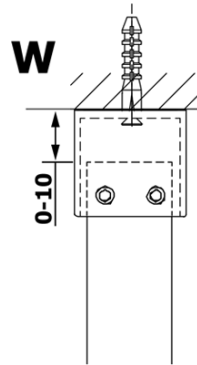

VARIO GOLD MATT One-piece shower glass panel, freestanding, clear glass, 700 mm

Order code: GX1270-02

Basic information

Brand: Gelco
Series: VARIO

Size

Width: 700 mm
Height: 2000 mm

Properties

Profile colour: Gold matt
Shape: Single-wall screen Walk
Glass colour: TRANSPARENT glass
Glass finish: Coated glass
Glass thickness: 8 mm
Weight / Piece: 32.0 kg
Packaging: 3 Piece
Warranty: 3 years

**VARIO GOLD MATT One-piece shower glass panel,
freestanding, clear glass, 700 mm**

Technical sheet

MODEL	A
GX1270	679
GX1280	779
GX1290	879
GX1210	979
GX1211	1079
GX1212	1179
GX1213	1279
GX1214	1379