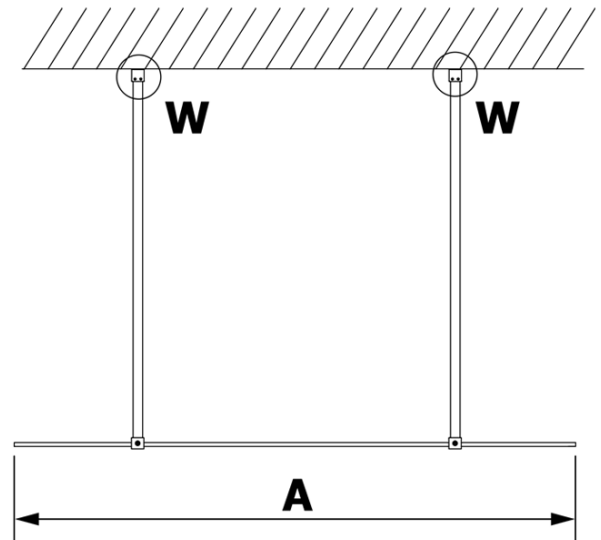

VARIO GOLD MATT One-piece shower glass panel, freestanding, clear glass, 700 mm

Order code: GX1270-02

Basic information

Brand: Gelco
Series: VARIO

Size

Width: 700 mm
Height: 2000 mm

Properties

Profile colour: Gold matt
Shape: Single-wall screen Walk
Glass colour: TRANSPARENT glass
Glass finish: Coated glass
Glass thickness: 8 mm
Weight / Piece: 32.0 kg
Packaging: 3 Piece
Warranty: 3 years

**VARIO GOLD MATT One-piece shower glass panel,
freestanding, clear glass, 700 mm**

Technical sheet

MODEL	A
GX1270	679
GX1280	779
GX1290	879
GX1210	979
GX1211	1079
GX1212	1179
GX1213	1279
GX1214	1379