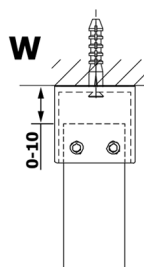

VARIO GOLD MATT One-piece shower glass panel, freestanding, clear glass, 700 mm

Order code: GX1270-02

Size

Width: 700 mm
Height: 2000 mm

Properties

Warranty: 3 years

Technical sheet

| MODEL | A |
|--------|------|
| GX1270 | 679 |
| GX1280 | 779 |
| GX1290 | 879 |
| GX1210 | 979 |
| GX1211 | 1079 |
| GX1212 | 1179 |
| GX1213 | 1279 |
| GX1214 | 1379 |