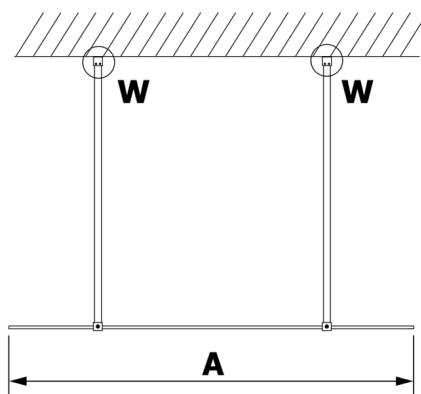

VARIO GOLD MATT One-piece shower glass panel, freestanding, clear glass, 700 mm

Order code: GX1270-02

Size

Width: 700 mm
Height: 2000 mm

Properties

Warranty: 3 years

Technical sheet

| MODEL | A |
|--------|------|
| GX1270 | 679 |
| GX1280 | 779 |
| GX1290 | 879 |
| GX1210 | 979 |
| GX1211 | 1079 |
| GX1212 | 1179 |
| GX1213 | 1279 |
| GX1214 | 1379 |