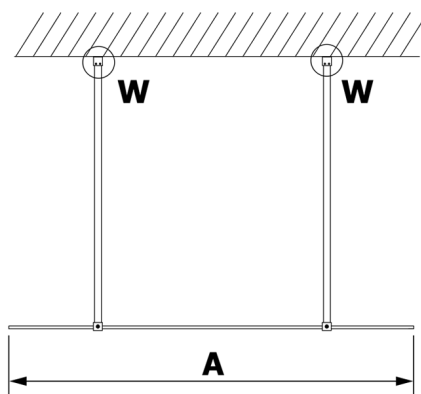

VARIO GOLD MATT One-piece shower glass panel, freestanding, clear glass, 700 mm

Order code: GX1270-02

Size

Width: 700 mm

Height: 2000 mm

Properties

Warranty: 3 years

Technical sheet

MODEL	A
GX1270	679
GX1280	779
GX1290	879
GX1210	979
GX1211	1079
GX1212	1179
GX1213	1279
GX1214	1379