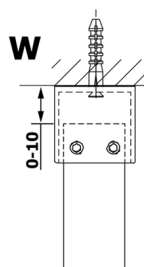

VARIO GOLD MATT One-piece shower glass panel, freestanding, clear glass, 700 mm

Order code: GX1270-02

Size

Width: 700 mm

Height: 2000 mm

Properties

Warranty: 3 years

Technical sheet

MODEL	A
GX1270	679
GX1280	779
GX1290	879
GX1210	979
GX1211	1079
GX1212	1179
GX1213	1279
GX1214	1379