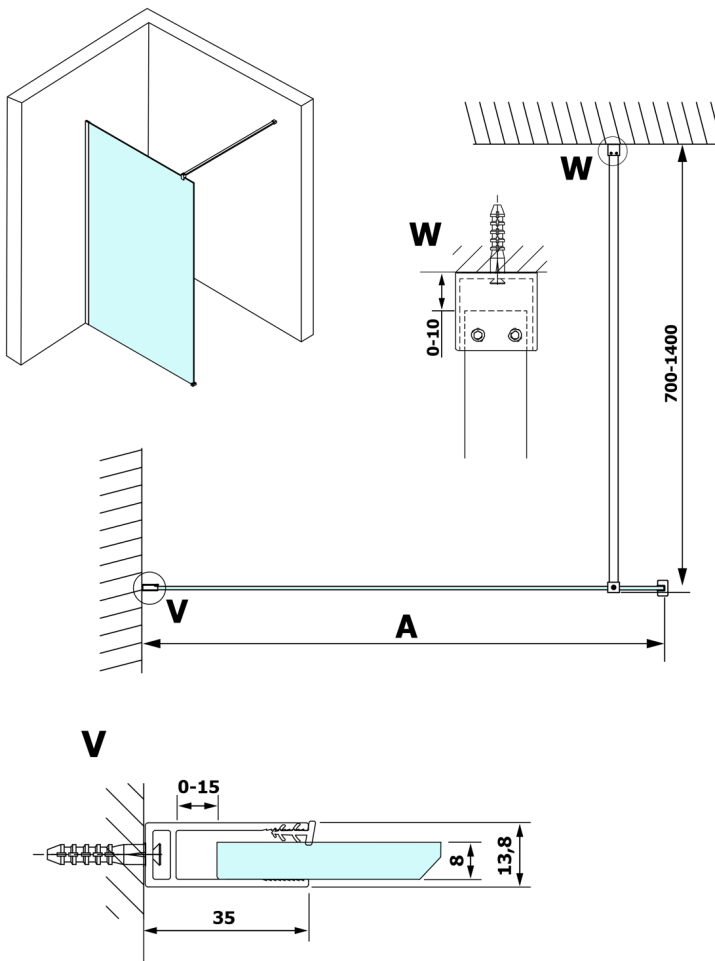

VARIO GOLD MATT One-piece shower glass panel, wall-mount, clear glass, 700 mm

Order code: GX1270-01

Size

Height: 2000 mm

Depth: 700 mm

Properties

Warranty: 3 years

Technical sheet

MODEL	A
GX1270	685-700
GX1280	785-800
GX1290	885-900
GX1210	985-1000
GX1211	1085-1100
GX1212	1185-1200
GX1213	1285-1300
GX1214	1385-1400

VARIO GOLD MATT One-piece shower glass panel, wall-mount, clear glass, 700 mm

MODEL	A
GX1270	685-700
GX1280	785-800
GX1290	885-900
GX1210	985-1000