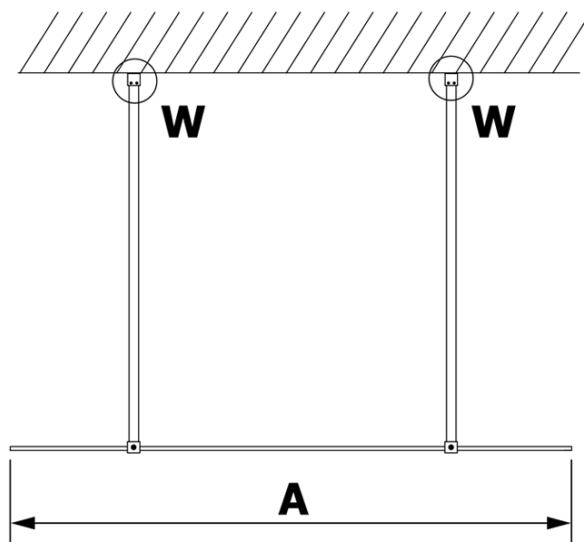

VARIO GOLD MATT One-piece shower glass panel, freestanding, clear glass, 1400 mm

Order code: GX1214-02

Basic information

Brand: Gelco
Series: VARIO

Size

Width: 1400 mm
Height: 2000 mm

Properties

Profile colour: Gold matt
Shape: Single-wall screen Walk
Glass colour: TRANSPARENT glass
Glass finish: Coated glass
Glass thickness: 8 mm
Weight / Piece: 76.0 kg
Packaging: 3 Piece
Warranty: 3 years

**VARIO GOLD MATT One-piece shower glass panel,
freestanding, clear glass, 1400 mm**

Technical sheet

MODEL	A
GX1270	679
GX1280	779
GX1290	879
GX1210	979
GX1211	1079
GX1212	1179
GX1213	1279
GX1214	1379