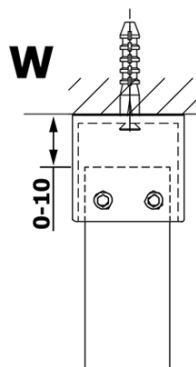

VARIO GOLD MATT One-piece shower glass panel, freestanding, clear glass, 1400 mm

Order code: GX1214-02

Basic information

Brand: Gelco
Series: VARIO

Size

Width: 1400 mm
Height: 2000 mm

Properties

Profile colour: Gold matt
Shape: Single-wall screen Walk
Glass colour: TRANSPARENT glass
Glass finish: Coated glass
Glass thickness: 8 mm
Weight / Piece: 76.0 kg
Packaging: 3 Piece
Warranty: 3 years

**VARIO GOLD MATT One-piece shower glass panel,
freestanding, clear glass, 1400 mm**

Technical sheet

MODEL	A
GX1270	679
GX1280	779
GX1290	879
GX1210	979
GX1211	1079
GX1212	1179
GX1213	1279
GX1214	1379