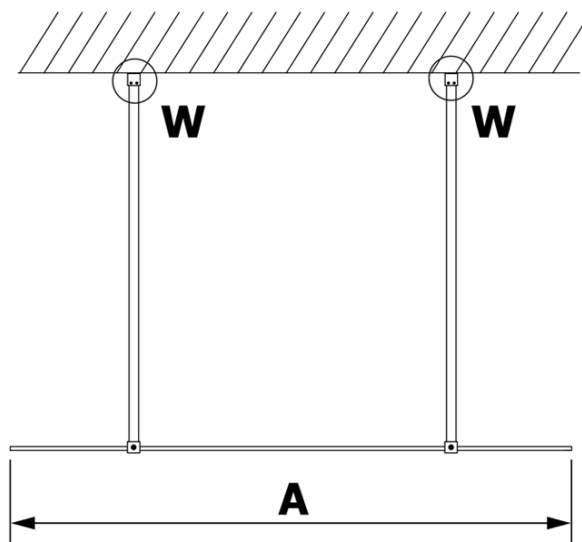

VARIO GOLD MATT One-piece shower glass panel, freestanding, clear glass, 1400 mm

Order code: GX1214-02

Basic information

Brand: Gelco
Series: VARIO

Size

Width: 1400 mm
Height: 2000 mm

Properties

Profile colour: Gold matt
Shape: Single-wall screen Walk
Glass colour: TRANSPARENT glass
Glass finish: Coated glass
Glass thickness: 8 mm
Weight / Piece: 76.0 kg
Packaging: 3 Piece
Warranty: 3 years

**VARIO GOLD MATT One-piece shower glass panel,
freestanding, clear glass, 1400 mm**

Technical sheet

MODEL	A
GX1270	679
GX1280	779
GX1290	879
GX1210	979
GX1211	1079
GX1212	1179
GX1213	1279
GX1214	1379