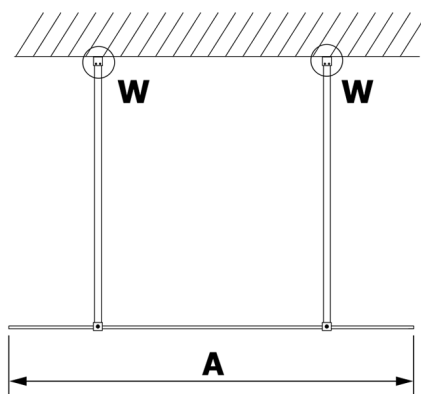

VARIO GOLD MATT One-piece shower glass panel, freestanding, clear glass, 1400 mm

Order code: GX1214-02

Size

Width: 1400 mm
Height: 2000 mm

Properties

Warranty: 3 years

Technical sheet

MODEL	A
GX1270	679
GX1280	779
GX1290	879
GX1210	979
GX1211	1079
GX1212	1179
GX1213	1279
GX1214	1379