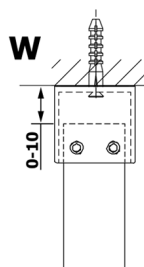

VARIO GOLD MATT One-piece shower glass panel, freestanding, clear glass, 1400 mm

Order code: GX1214-02

Size

Width: 1400 mm
Height: 2000 mm

Properties

Warranty: 3 years

Technical sheet

MODEL	A
GX1270	679
GX1280	779
GX1290	879
GX1210	979
GX1211	1079
GX1212	1179
GX1213	1279
GX1214	1379