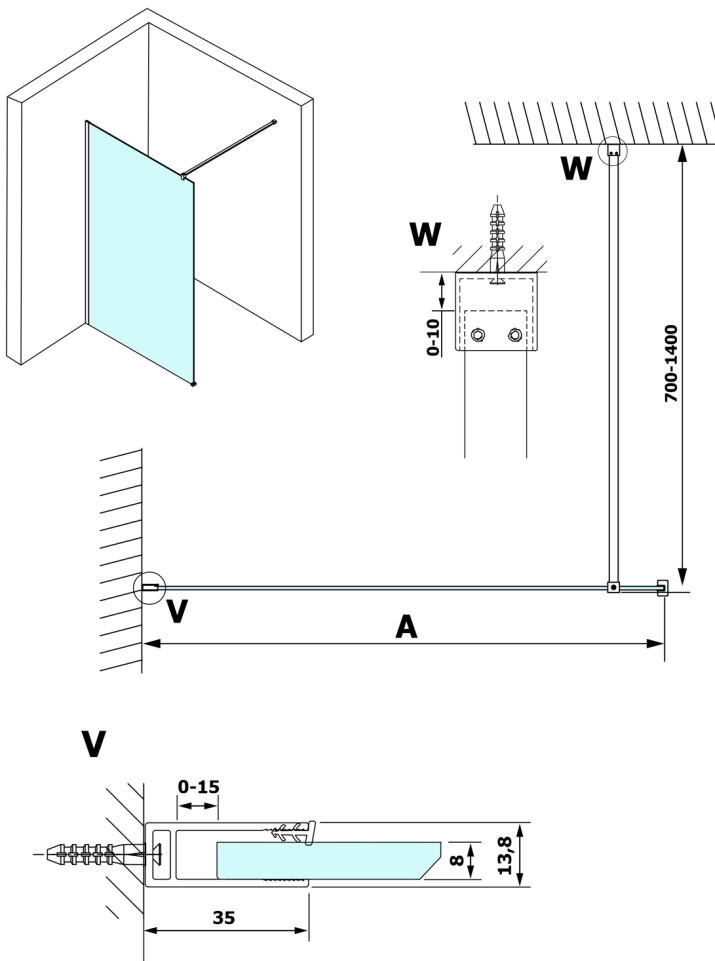

VARIO GOLD MATT One-piece shower glass panel, wall-mount, clear glass, 1300 mm

Order code: GX1213-01

Size

Height: 2000 mm

Depth: 1300 mm

Properties

Warranty: 3 years

Technical sheet

MODEL	A
GX1270	685-700
GX1280	785-800
GX1290	885-900
GX1210	985-1000
GX1211	1085-1100
GX1212	1185-1200
GX1213	1285-1300
GX1214	1385-1400