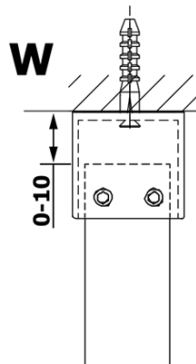

VARIO GOLD MATT One-piece shower glass panel, freestanding, clear glass, 1200 mm

Order code: GX1212-02

Basic information

Brand: Gelco
Series: VARIO

Size

Width: 1200 mm
Height: 2000 mm

Properties

Profile colour: Gold matt
Shape: Single-wall screen Walk
Glass colour: TRANSPARENT glass
Glass finish: Coated glass
Glass thickness: 8 mm
Weight / Piece: 66.0 kg
Packaging: 3 Piece
Warranty: 3 years

**VARIO GOLD MATT One-piece shower glass panel,
freestanding, clear glass, 1200 mm**

Technical sheet

MODEL	A
GX1270	679
GX1280	779
GX1290	879
GX1210	979
GX1211	1079
GX1212	1179
GX1213	1279
GX1214	1379