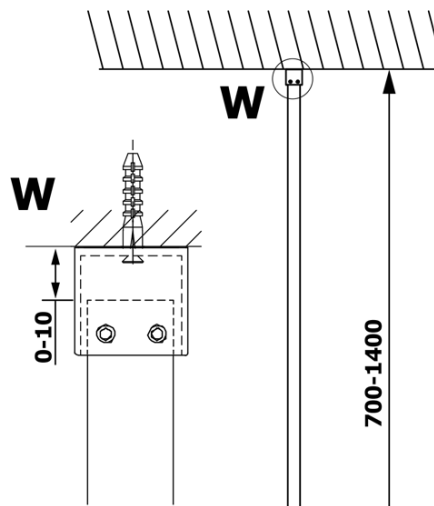

## Size

Height: 2000 mm  
Depth: 1000 mm

**VARIO GOLD MATT One-piece shower glass panel, wall-mount, clear glass, 1000 mm**

**Technical sheet**

MODEL	A
GX1270	685-700
GX1280	785-800
GX1290	885-900
GX1210	985-1000
GX1211	1085-1100
GX1212	1185-1200
GX1213	1285-1300
GX1214	1385-1400

**VARIO GOLD MATT One-piece shower glass panel, wall-mount, clear glass, 1000 mm**

MODEL	A
GX1270	685-700
GX1280	785-800
GX1290	885-900
GX1210	985-1000