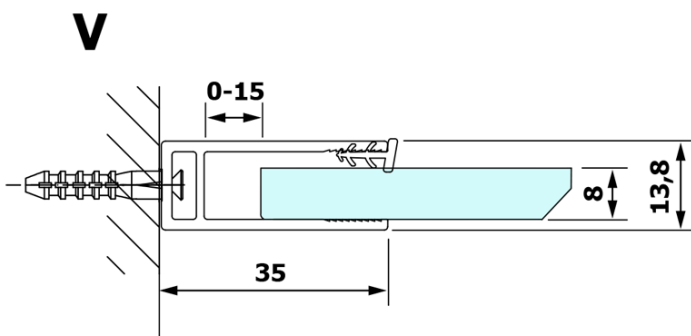

## Size

Height: 2000 mm  
Depth: 1000 mm

## Properties

Profile colour: Gold matt  
Shape: Single-wall fixed screen  
Glass colour: TRANSPARENT glass  
Glass finish: Coated glass  
Glass thickness: 8 mm  
Weight / Piece: 47.0 kg  
Packaging: 2 Piece  
Warranty: 3 years

**VARIO GOLD MATT One-piece shower glass panel, wall-mount, clear glass, 1000 mm**

**Technical sheet**

MODEL	A
GX1270	685-700
GX1280	785-800
GX1290	885-900
GX1210	985-1000
GX1211	1085-1100
GX1212	1185-1200
GX1213	1285-1300
GX1214	1385-1400

**VARIO GOLD MATT One-piece shower glass panel, wall-mount, clear glass, 1000 mm**

MODEL	A
GX1270	685-700
GX1280	785-800
GX1290	885-900
GX1210	985-1000