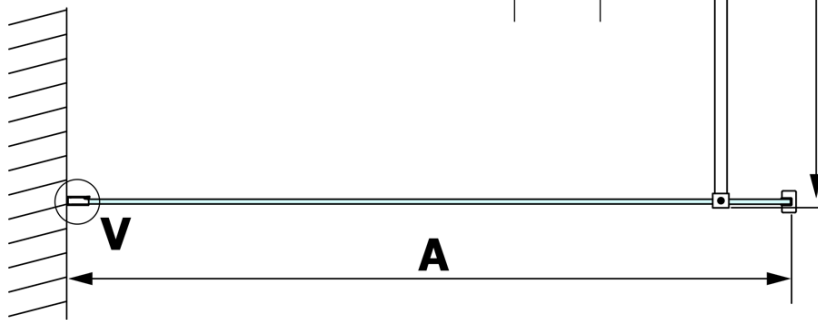

## Size

Height: 2000 mm  
Depth: 1000 mm

**VARIO GOLD MATT One-piece shower glass panel, wall-mount, clear glass, 1000 mm**

**Technical sheet**

MODEL	A
GX1270	685-700
GX1280	785-800
GX1290	885-900
GX1210	985-1000
GX1211	1085-1100
GX1212	1185-1200
GX1213	1285-1300
GX1214	1385-1400

**VARIO GOLD MATT One-piece shower glass panel, wall-mount, clear glass, 1000 mm**

MODEL	A
GX1270	685-700
GX1280	785-800
GX1290	885-900
GX1210	985-1000