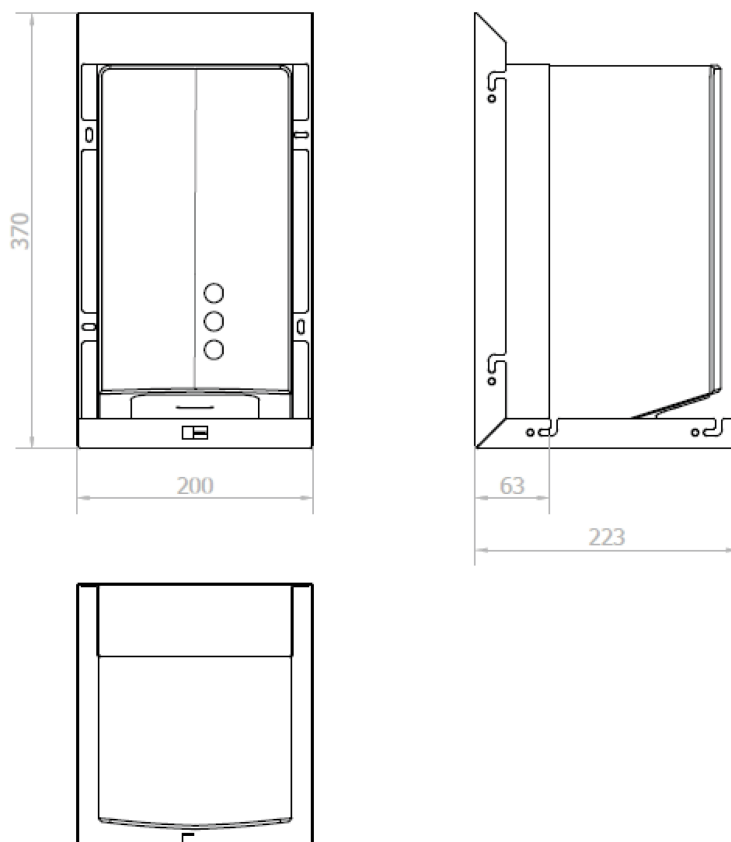

## Size

Width: 1000 mm

Height: 900 mm

Depth: 263 mm

## Technical sheet

VELOX mirror cabinet 1000 mm with automatic soap dispenser, faucet and hand dryer

**VELOX mirror cabinet 1000 mm with automatic soap dispenser, faucet and hand dryer**