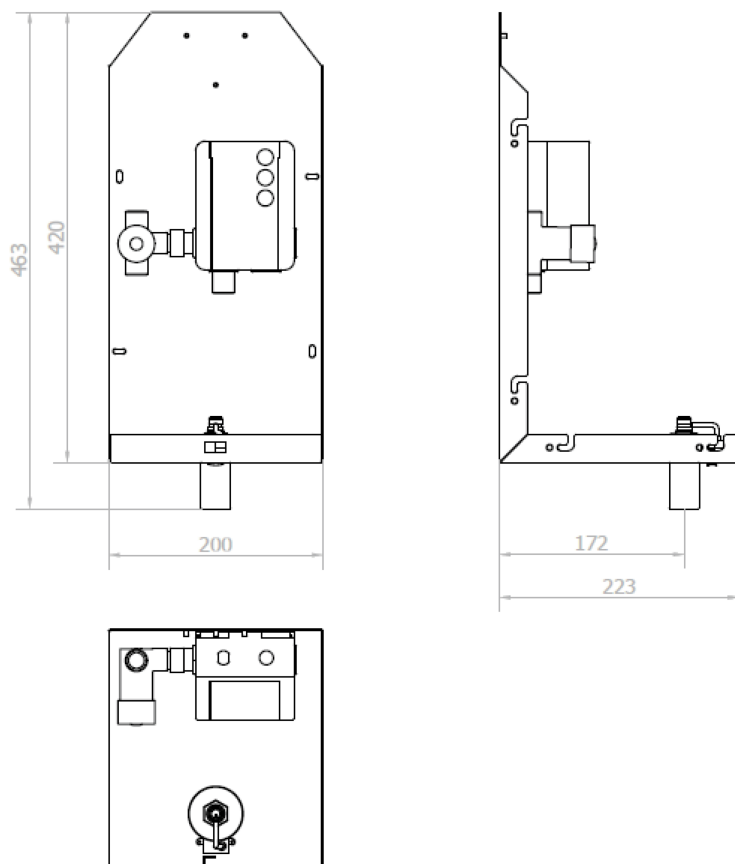

# VELOX mirror cabinet 1000 mm with automatic soap dispenser, faucet and hand dryer

Order code: MUM000116

## Size

Width: 1000 mm

Height: 900 mm

Depth: 263 mm

## Technical sheet

VELOX mirror cabinet 1000 mm with automatic soap dispenser, faucet and hand dryer

**VELOX mirror cabinet 1000 mm with automatic soap dispenser, faucet and hand dryer**

# VELOX mirror cabinet 1000 mm with automatic soap dispenser, faucet and hand dryer