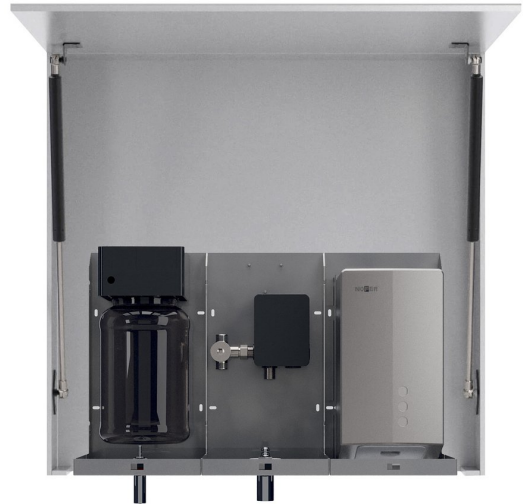

VELOX mirror cabinet 80cm with automatic soap dispenser, faucet and hand dryer

Order code: MUM000114

Size

Width: 800 mm

Height: 900 mm

Depth: 263 mm

Properties

Colour: White

Material: MDF/laminate

Warranty: 2 years