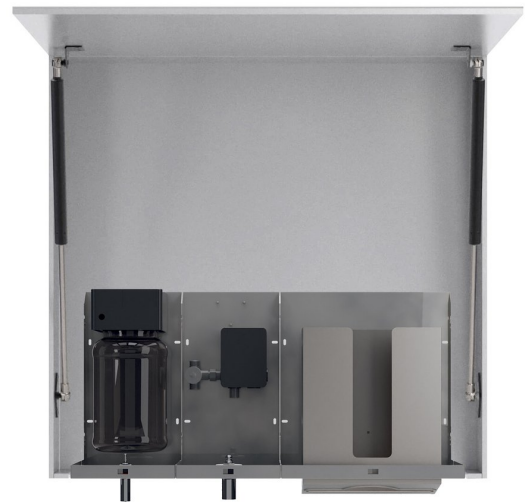

TOWEL mirror cabinet 100cm with automatic soap dispenser, faucet and paper towel dispenser

Order code: MUM000118

Size

Width: 1000 mm
 Height: 900 mm
 Depth: 263 mm

Properties

Colour: White
 Material: MDF/laminate
 Warranty: 2 years