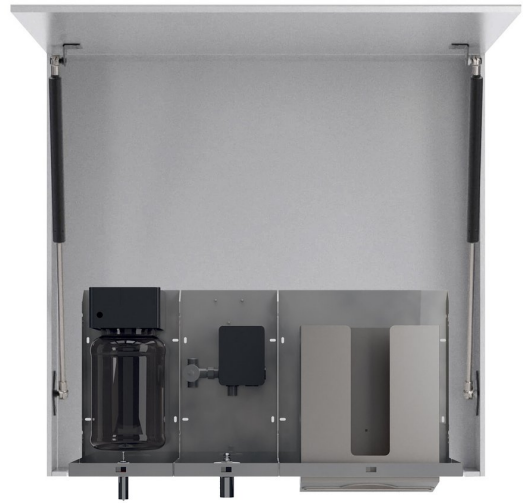

TOWEL mirror cabinet 100cm with automatic soap dispenser, faucet and paper towel dispenser

Order code: MUM000118

Size

Width: 1000 mm

Height: 900 mm

Depth: 263 mm

Properties

Warranty: 2 years

Colour: White

Material: MDF/laminate

Technical sheet